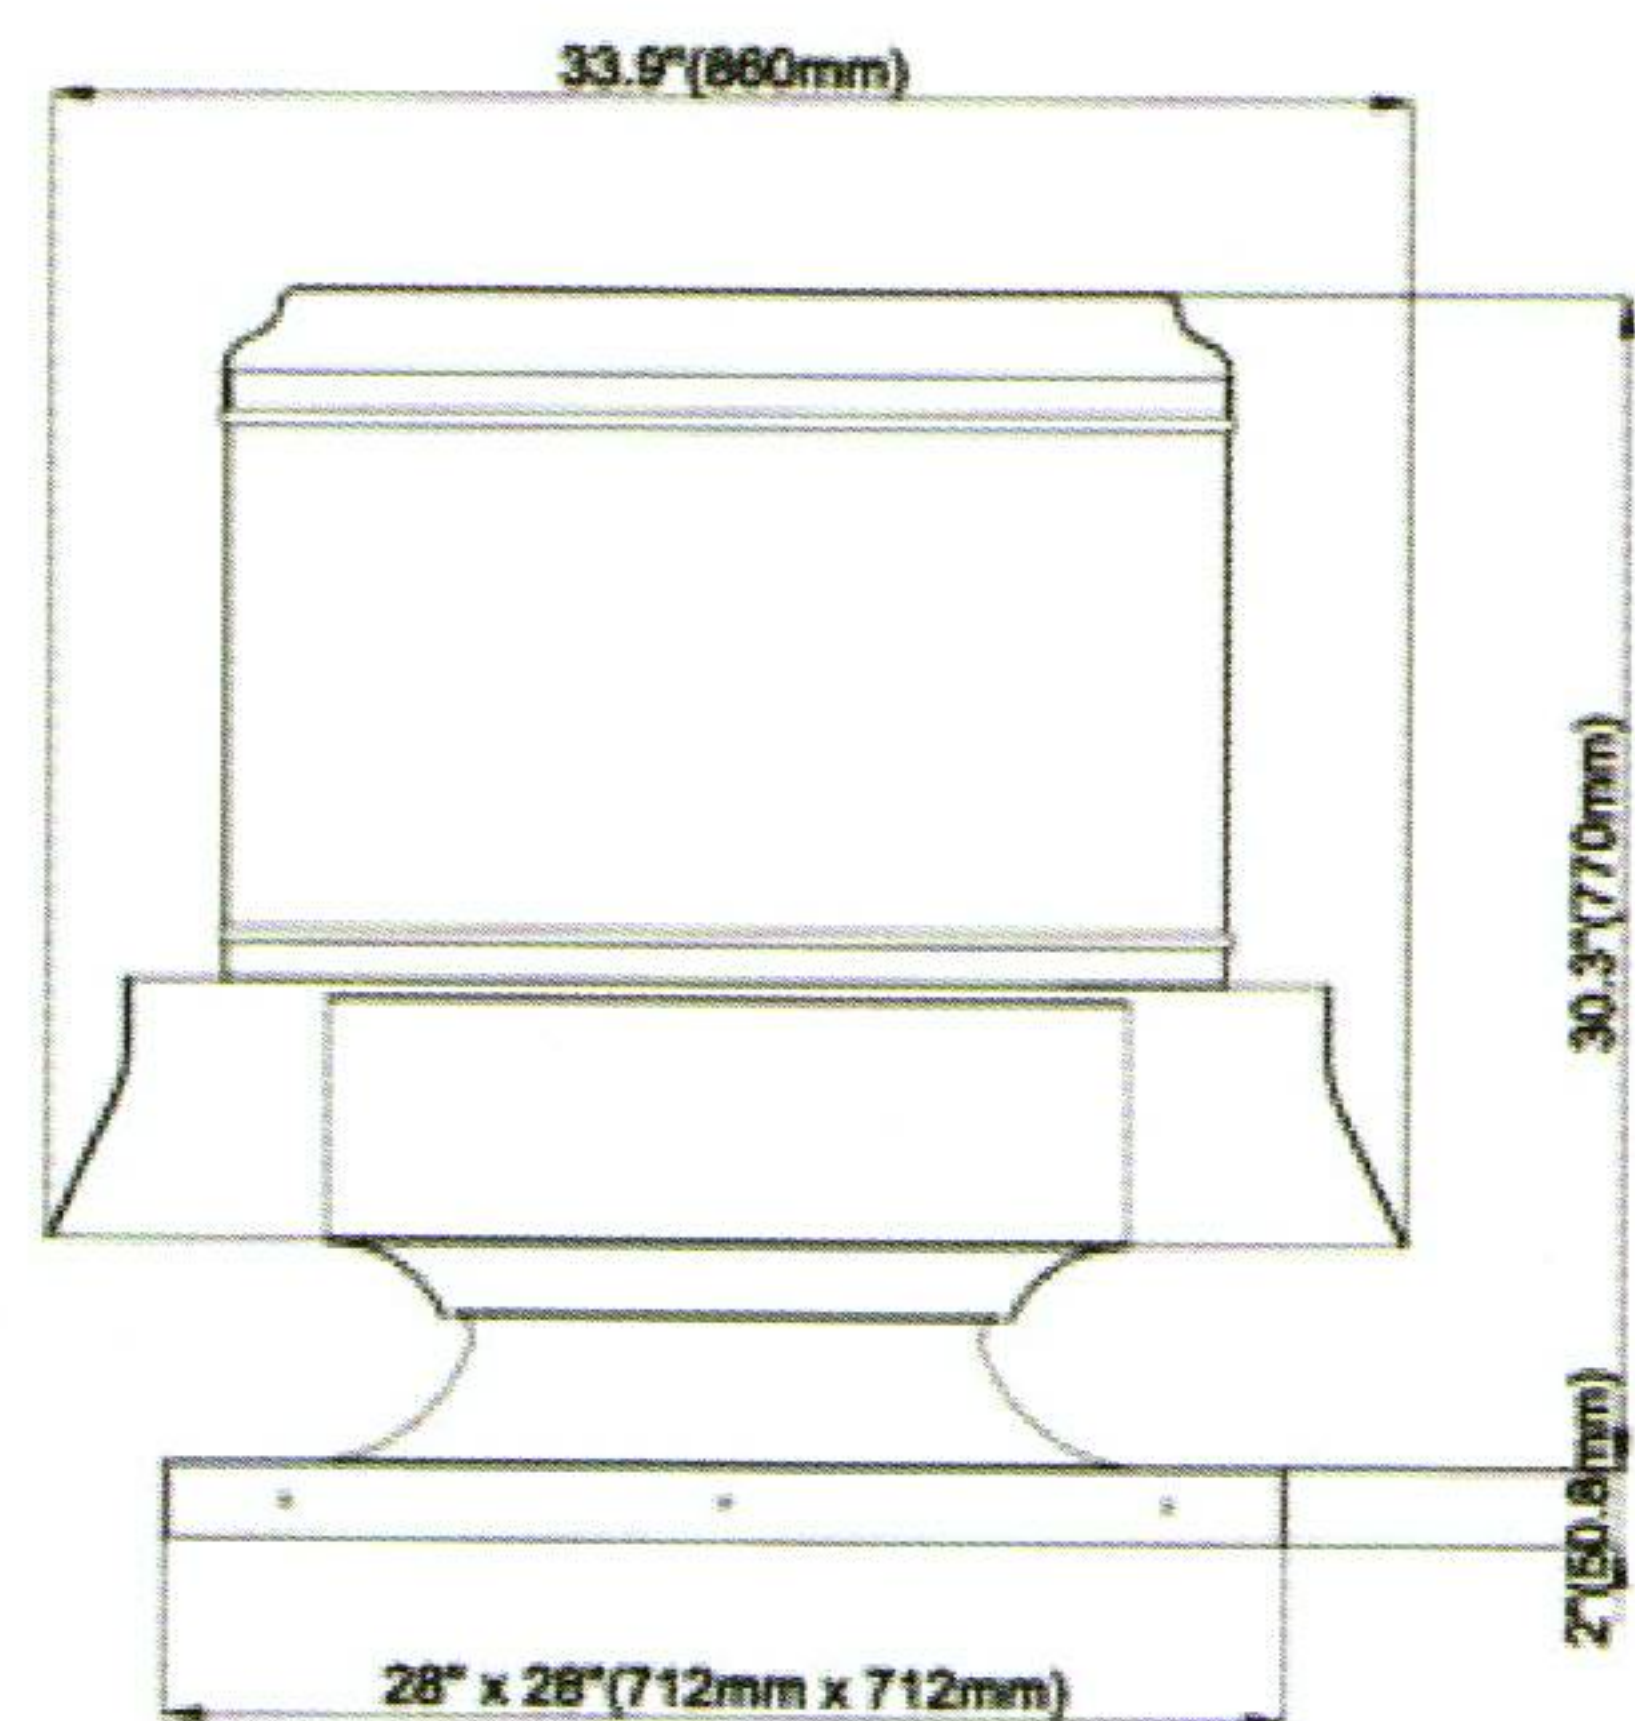

Parameter RDB-18BS-C

Motor HP	Fan RPM	Static Pressure in Inches wg										
		0	0.13	0.25	0.38	0.5	0.75	1	1.25	1.5	1.75	
RDB-18BS-C												
1/4	605	CFM	3403	3054	2675	2144						
		BHP	0.25	0.26	0.26	0.25						
		Sones	8.2	7.6	6.8	6.2						
1/3	665	CFM	3740	3422	3096	2699	2073					
		BHP	0.33	0.34	0.35	0.35	0.33					
		Sones	9.6	9.0	8.3	7.5	7.2					
1/2	760	CFM	4275	3994	3718	3413	3048					
		BHP	0.49	0.51	0.52	0.52	0.51					
		Sones	12.3	11.8	11.1	10.2	9.5					
3/4	820	CFM	4612	4350	4098	3828	3523	2606				
		BHP	0.61	0.63	0.65	0.65	0.65	0.61				
		Sones	14.2	14.1	13.3	12.5	11.5	10.9				
	860	CFM	4837	4587	4346	4093	3815	3084				
		BHP	0.71	0.73	0.74	0.75	0.75	0.73				
		Sones	15.8	15.7	14.9	14.4	13	12				
	875	CFM	4922	4676	4439	4192	3922	3240				
		BHP	0.75	0.77	0.78	0.79	0.79	0.78				
		Sones	16.4	16.4	15.6	15.1	13.7	12.6				
1	960	CFM	5400	5176	4958	4742	4508	3985	3169			
		BHP	0.98	1.01	1.03	1.04	1.04	1.04	1.00			
		Sones	18.9	18.6	18.0	17.4	16.7	15.2	14.7			
1 1/2	1030	CFM	5793	5585	5380	5179	4968	4503	3917	2972		
		BHP	1.22	1.24	1.26	1.28	1.29	1.29	1.27	1.18		
		Sones	21	21	20	19.7	19.2	17.8	16.6	17.1		
	1100	CFM	6187	5992	5798	5610	5421	5006	4529	3861		
		BHP	1.48	1.51	1.53	1.55	1.57	1.57	1.57	1.53		
		Sones	24	23	23	22	22	21	19.7	18.9		
2	1140	CFM	6412	6224	6036	5855	5674	5283	4837	4276	3445	
		BHP	1.65	1.67	1.7	1.72	1.74	1.74	1.74	1.73	1.63	
		Sones	25	24	24	23	22	22	21	19.6	20	
	1210	CFM	6806	6628	6451	6279	6108	5748	5350	4892	4289	3365
		BHP	1.97	2	2.03	2.05	2.07	2.09	2.09	2.08	2.04	1.88
		Sones	24	24	23	23	23	22	21	20	20	21

Voltage: 230V	Roof Opening: (mm) diameter	IP54 Class: F
Frequency: 60Hz	High Temperature: 257 ° F	Appx Weight: 72 KGS