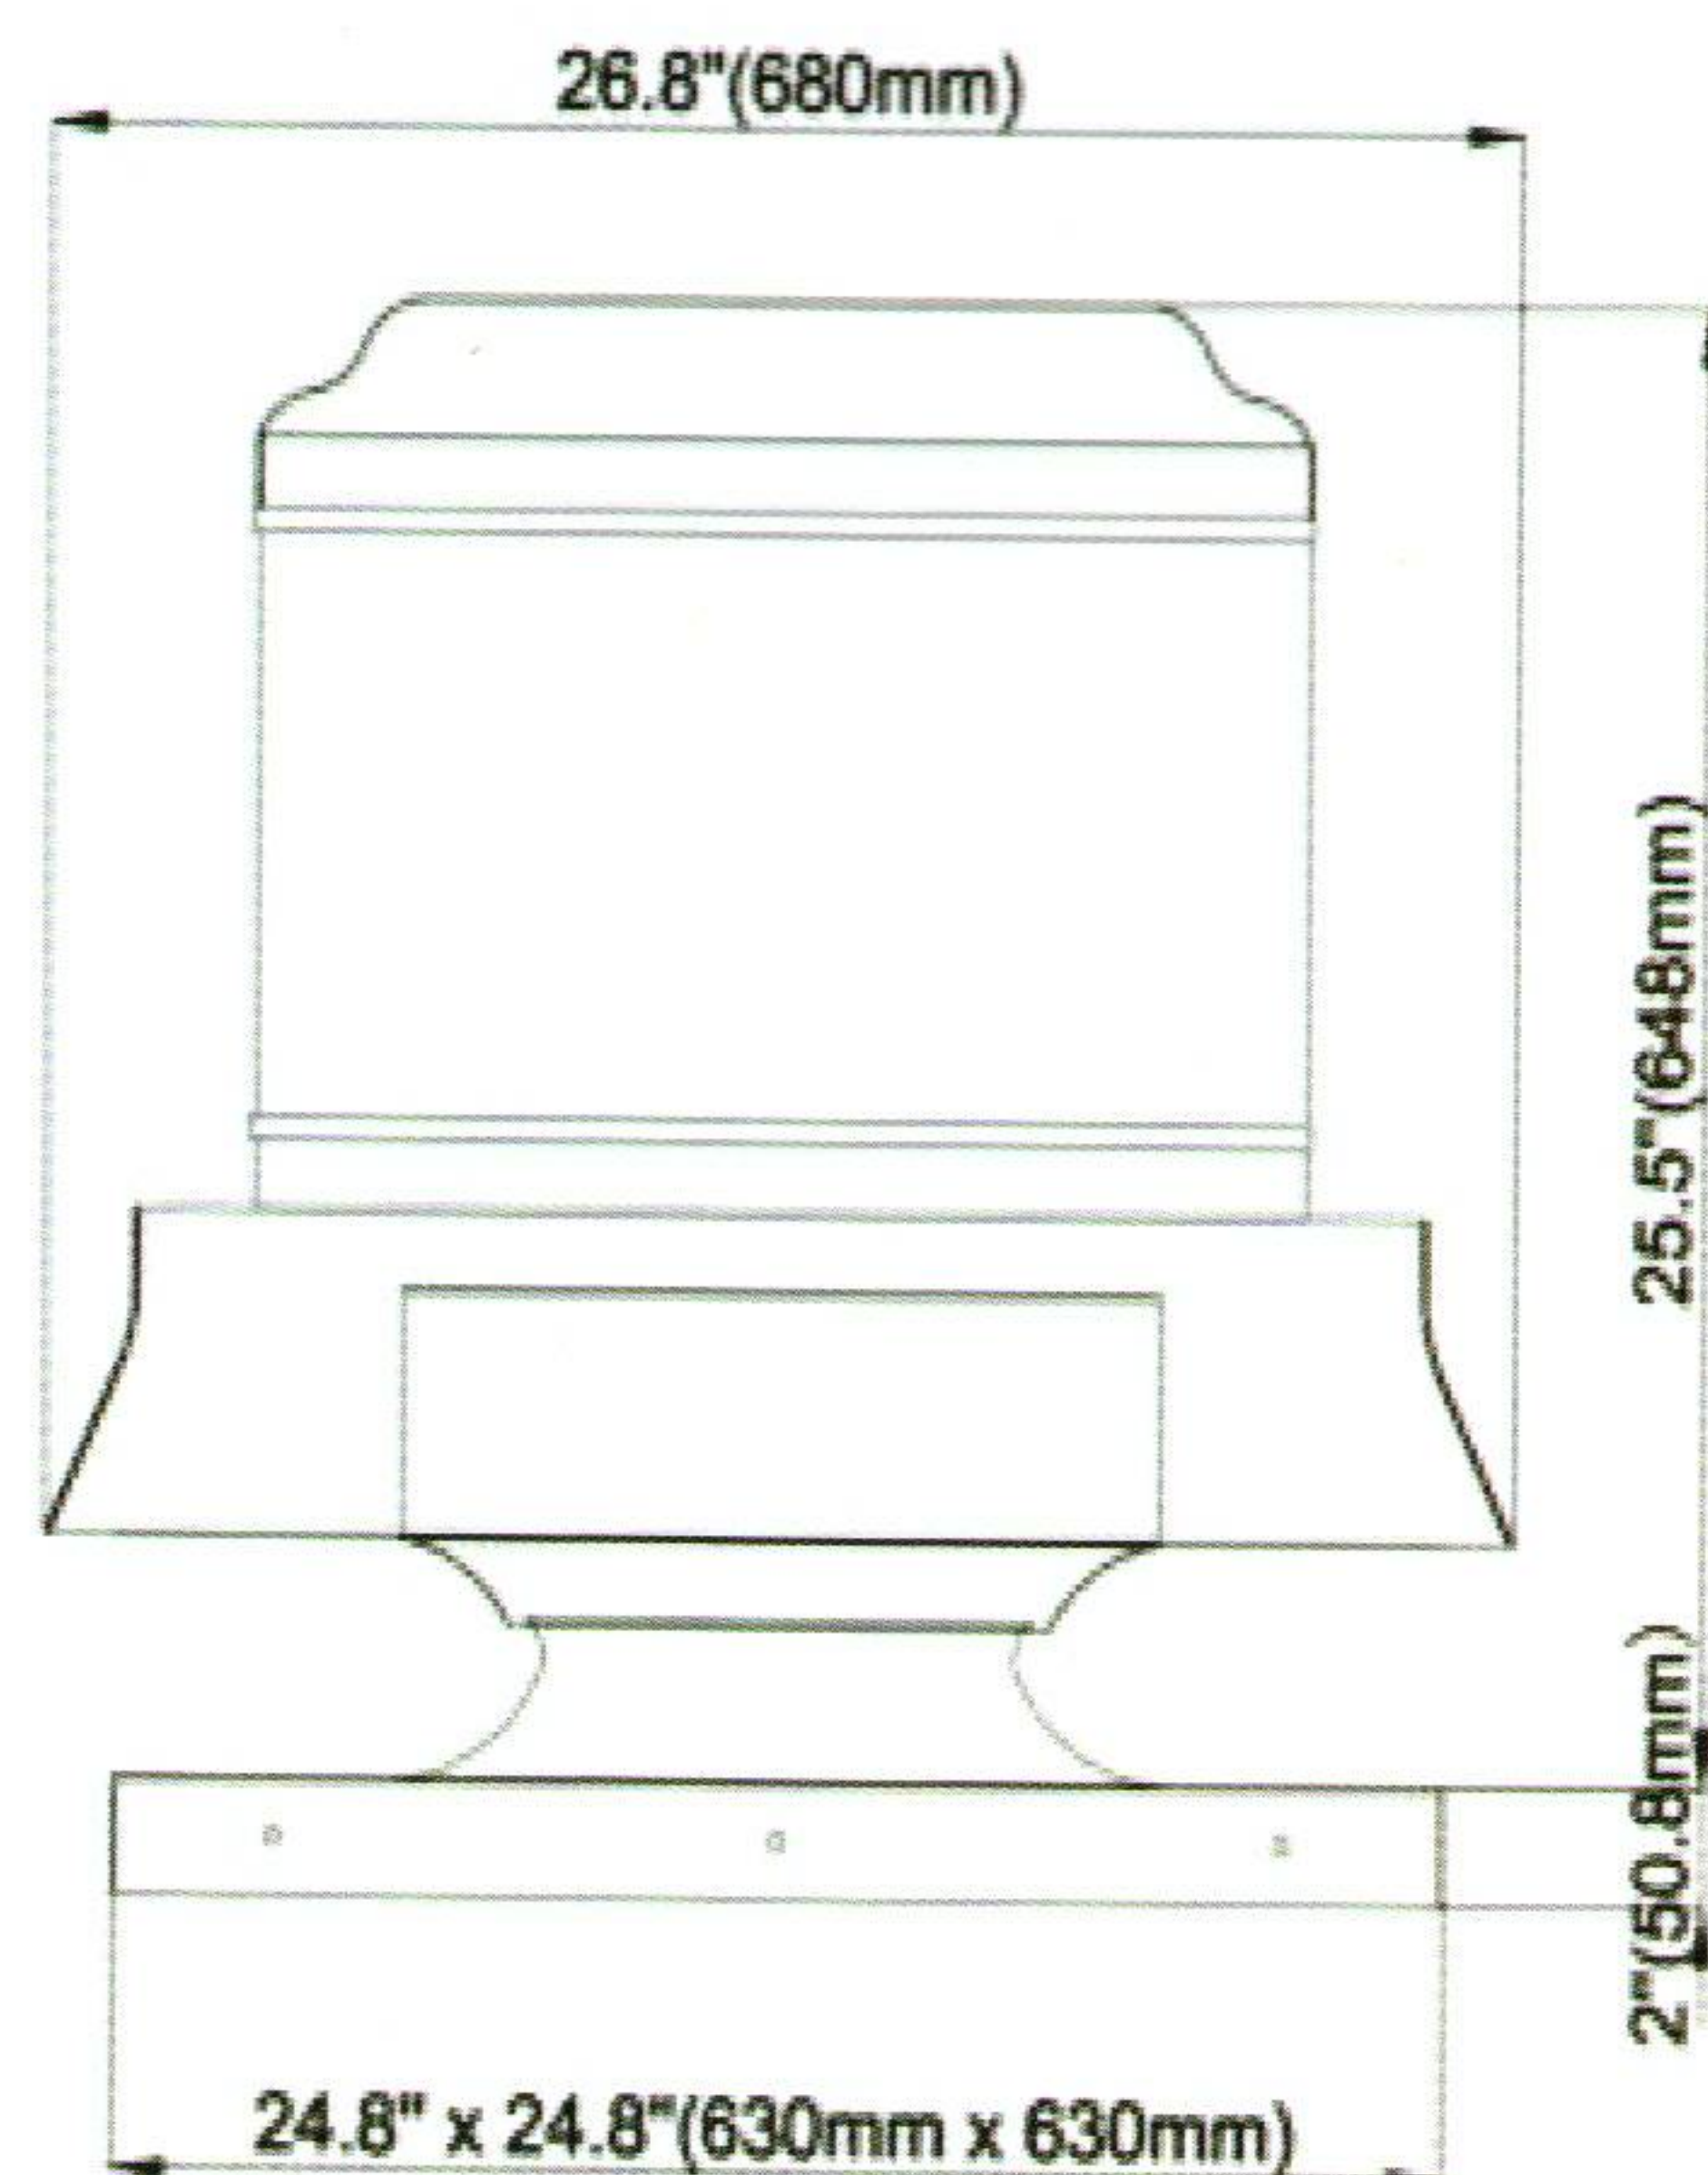

DOWNBLAST ROOF EXHAUST FAN

Parameter

RDB-08BS-A (DIRECT DRIVE)

Motor HP		Static Pressure in Inches wg									
DIRECT		0		0.20		0.4		0.60		0.8	
RDB-08BS-A	CFM	2560		2490		2400		2300		2140	
		Sone	BHP	Sone	BHP	Sone	BHP	Sone	BHP	Sone	BHP
1/2		18.6	0.71	18.5	0.59	16.5	0.50	17.4	0.65	17.8	0.68

Motor HP		Static Pressure in Inches wg									
DIRECT		1.00		1.20		1.40		1.60		1.80	
RDB-08BS-A	CFM	2000		1710		1600		600		0	
		Sone	BHP	Sone	BHP	Sone	BHP	Sone	BHP	Sone	BHP
1/2		16.8	0.43	16.7	0.72	15.8	0.60	13.3	0.32		

Voltage: 230V	Roof Opening: (mm) diameter	IP54 Class: F
Frequency: 60Hz	High Temperature: 257 ° F	Appx Weight: 28 KGS