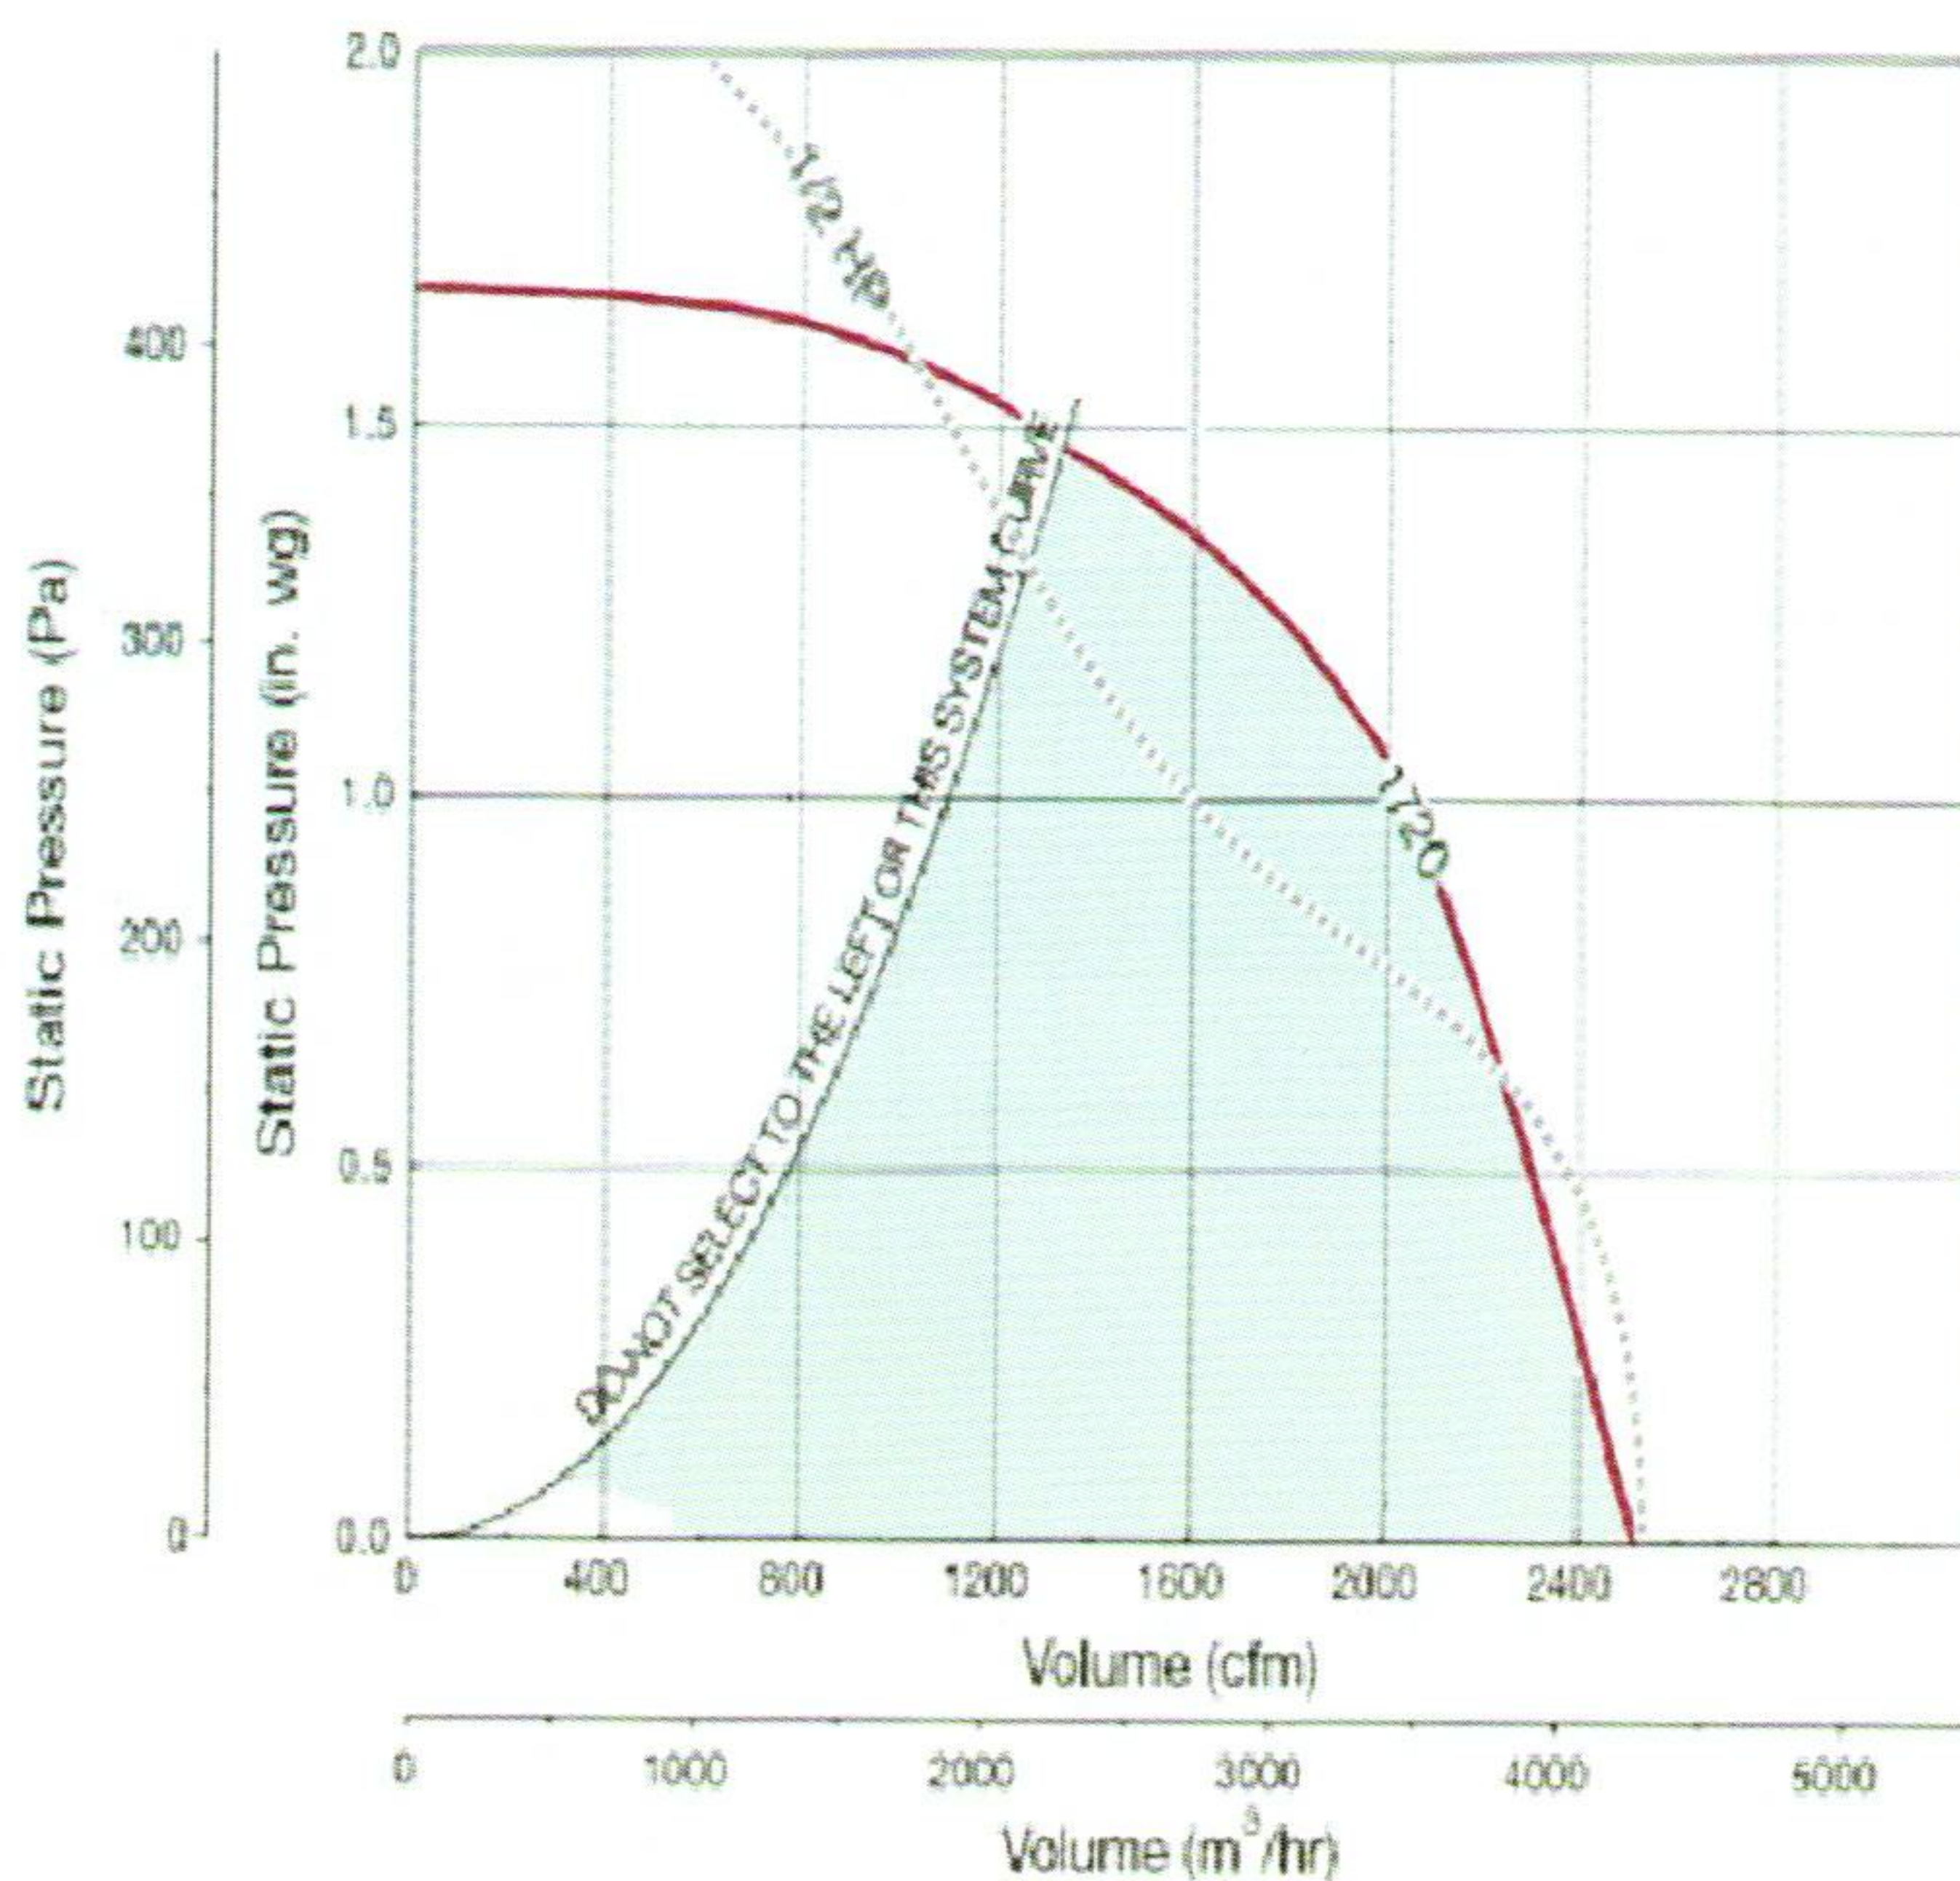

DOWNBLAST ROOF EXHAUST FAN

Parameter

RDB-08BS-A (DIRECT DRIVE)

Motor HP		Static Pressure in Inches wg									
DIRECT		0		0.20		0.4		0.60		0.8	
RDB-08BS-A	CFM	2560		2490		2400		2300		2140	
		Sone	BHP	Sone	BHP	Sone	BHP	Sone	BHP	Sone	BHP
1/2		18.6	0.71	18.5	0.59	16.5	0.50	17.4	0.65	17.8	0.68

Motor HP		Static Pressure in Inches wg									
DIRECT		1.00		1.20		1.40		1.60		1.80	
RDB-08BS-A	CFM	2000		1710		1600		600		0	
		Sone	BHP	Sone	BHP	Sone	BHP	Sone	BHP	Sone	BHP
1/2		16.8	0.43	16.7	0.72	15.8	0.60	13.3	0.32		

Voltage: 230V	Roof Opening: (mm) diameter	IP54 Class: F
Frequency: 60Hz	High Temperature: 257 ° F	Appx Weight: 28 KGS