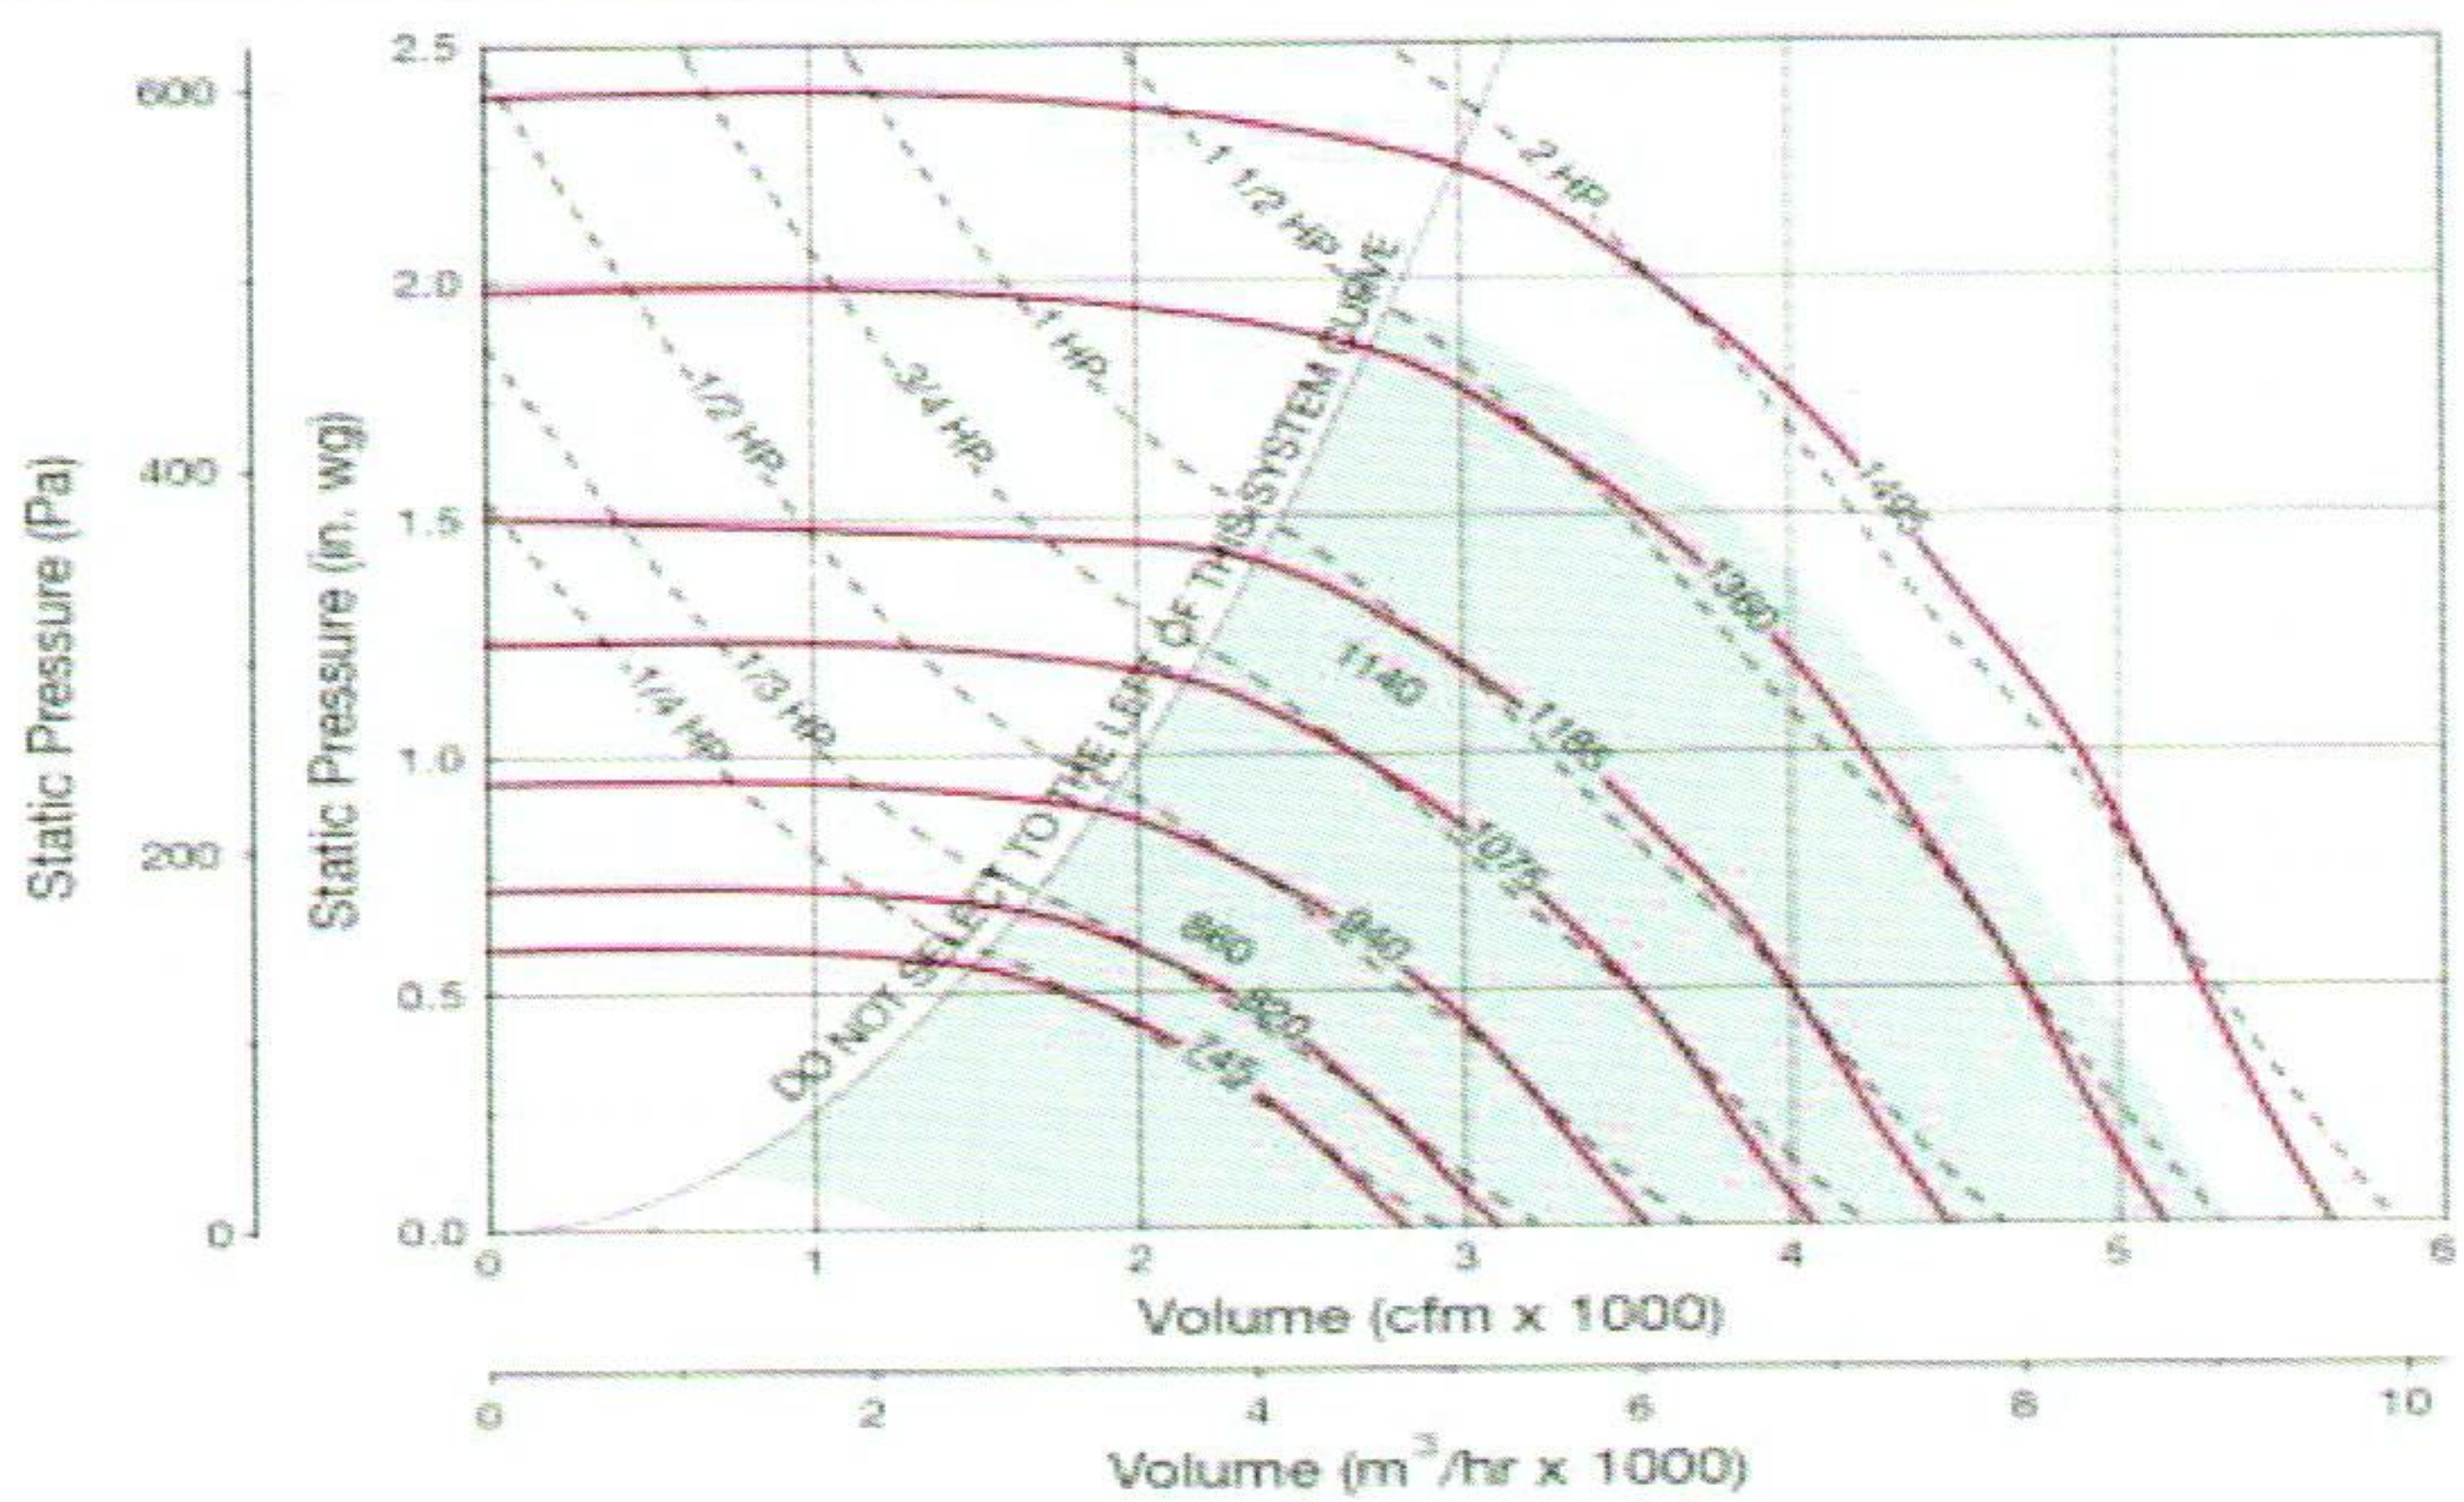

Voltage: 230V	Roof Opening: (mm) diameter	IP54 Class: F
Frequency: 60Hz	High Temperature: 257 ° F	Appx Weight: 69 KGS