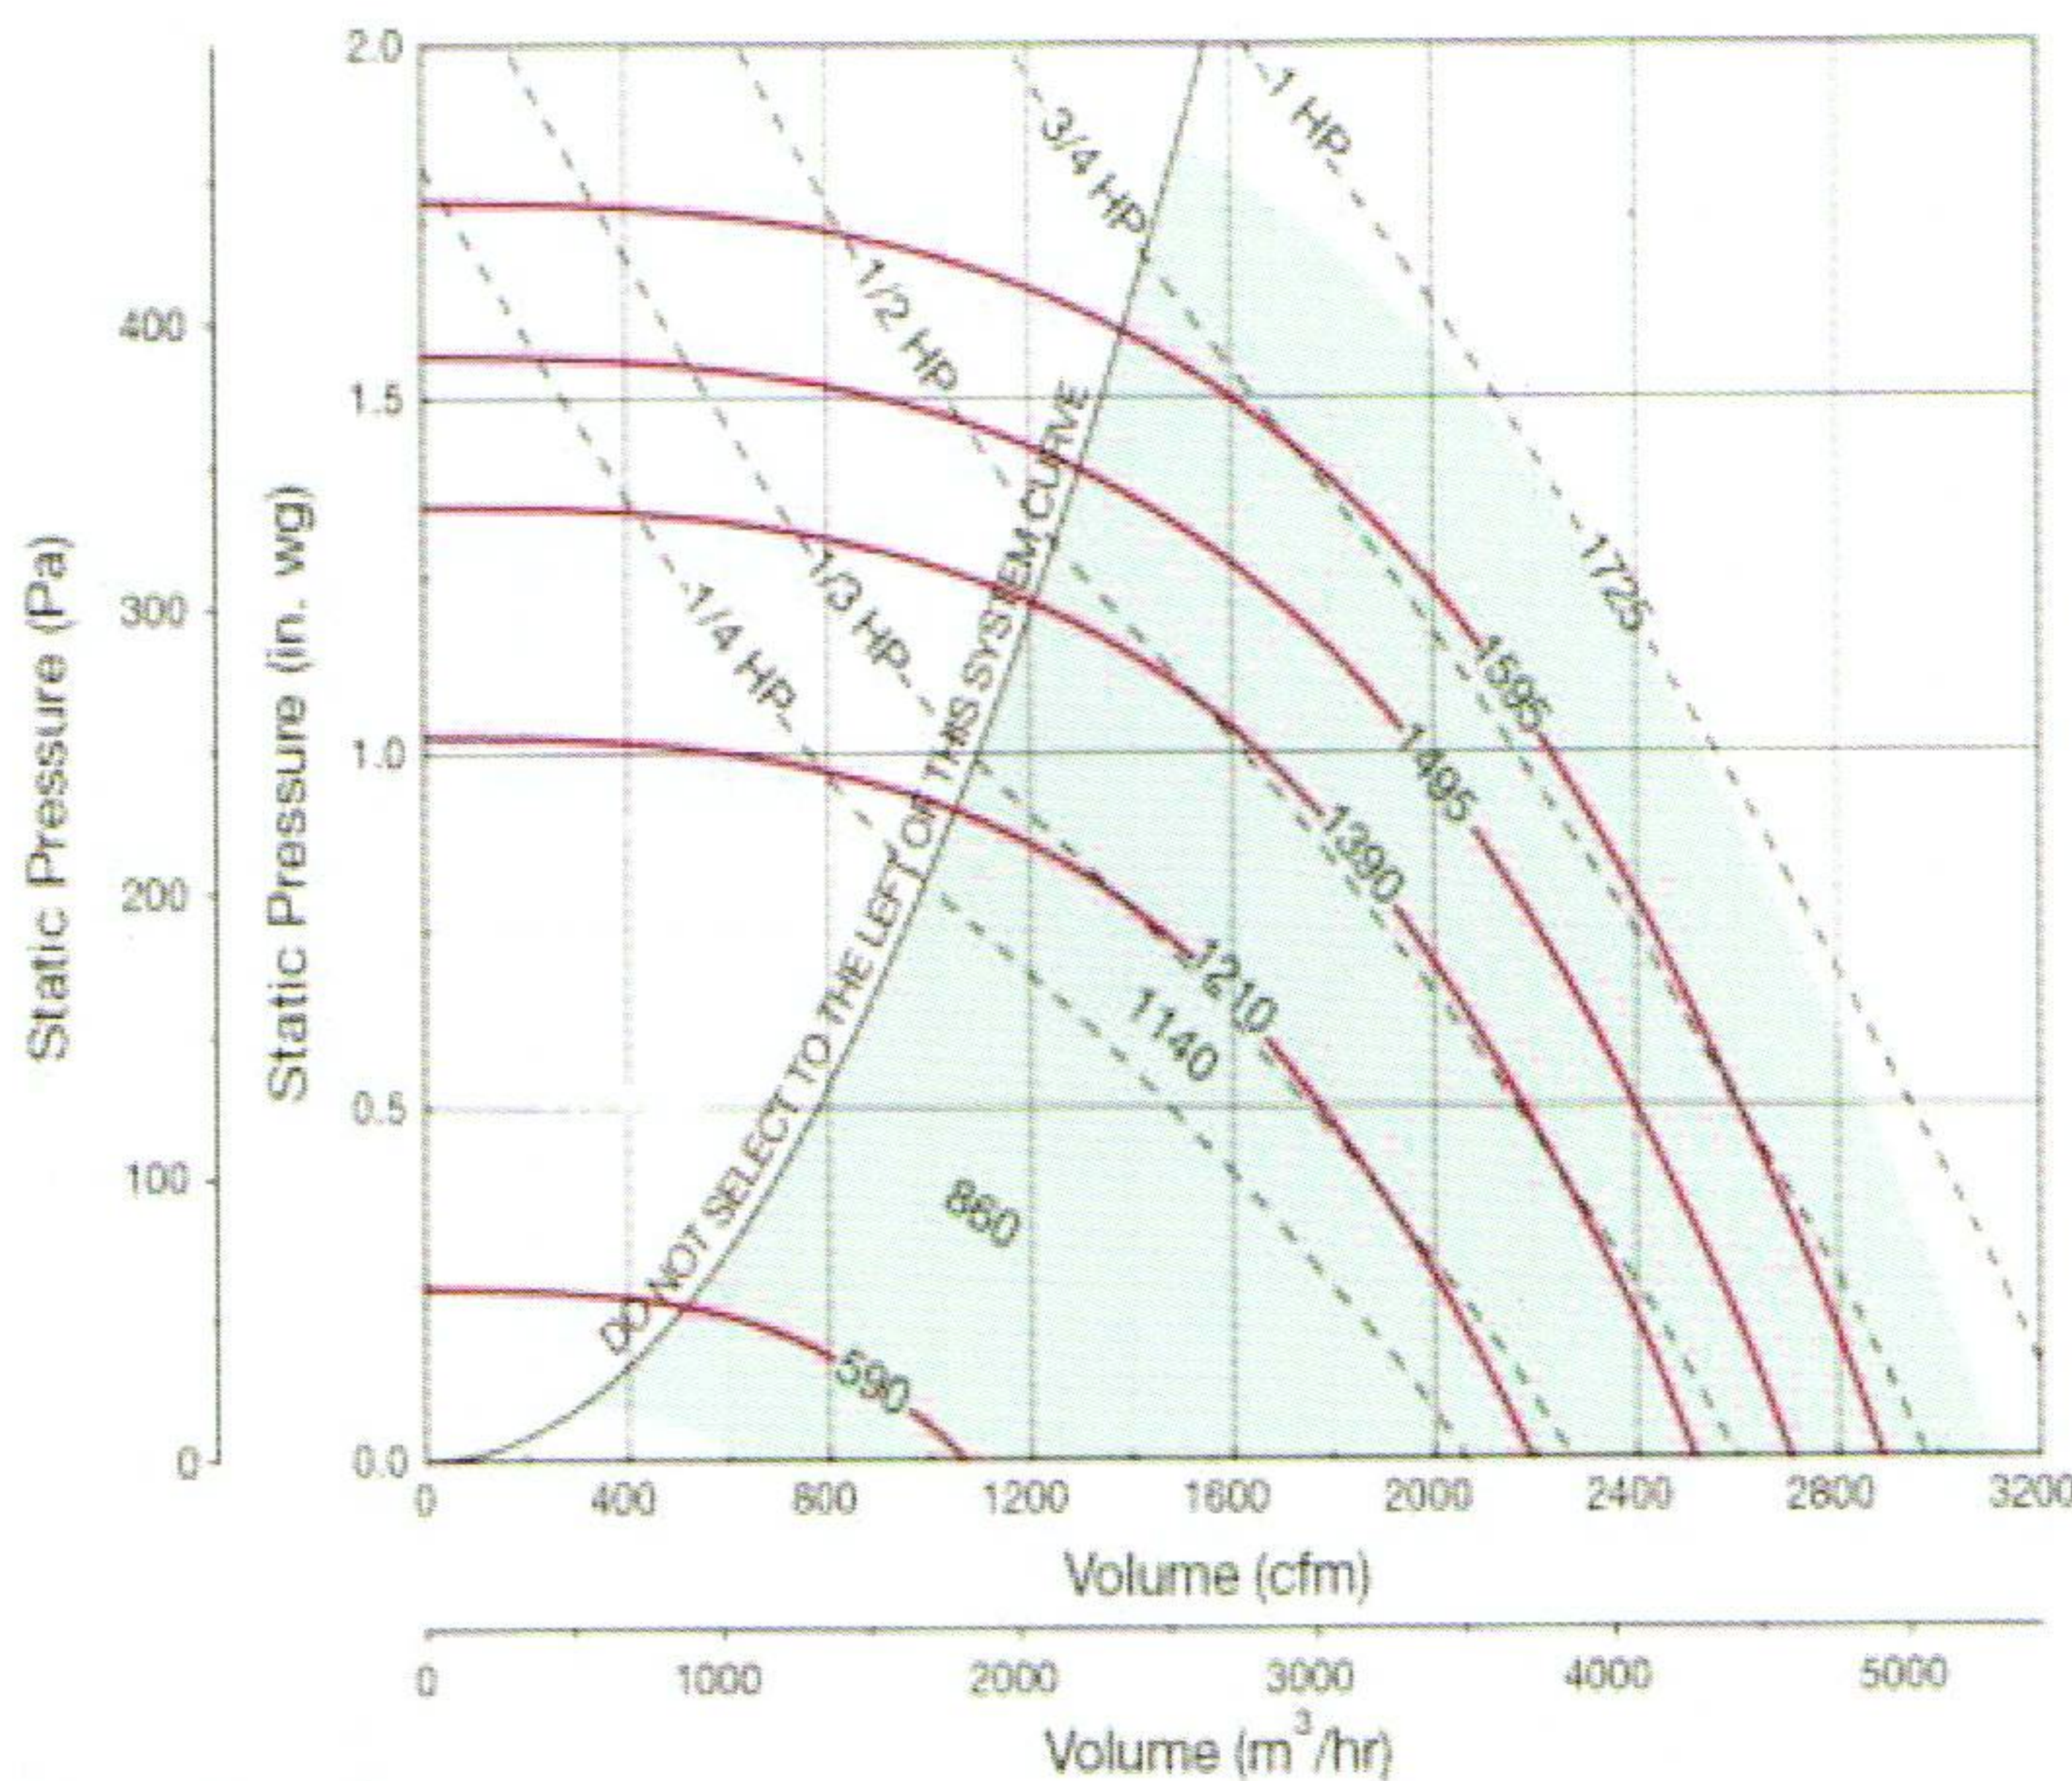

DOWNBLAST ROOF EXHAUST FAN

Parameter

RDB-10BS-C

Motor HP	Fan RPM	Static Pressure in Inches wg										
		0	0.125	0.25	0.375	0.5	0.75	1	1.25	1.5	1.75	
RDB-10BS-C												
1/3	1140	CFM	2065	1973	1864	1745	1605	1167				
		BHP	0.25	0.26	0.27	0.28	0.29	0.27				
		Sones	11.3	11.3	11	10.7	10.3	10				
	1210	CFM	2192	2106	2006	1896	1773	1443				
		BHP	0.3	0.31	0.32	0.33	0.34	0.34				
		Sones	12.2	12.2	11.7	11.6	11.2	10.9				
1/2	1390	CFM	2518	2445	2362	2271	2174	1949	1643			
		BHP	0.45	0.47	0.48	0.5	0.51	0.52	0.51			
		Sones	14.9	14.7	14.2	13.2	12.9	12.1	11.0			
3/4	1495	CFM	2708	2640	2565	2483	2396	2202	1967	1617		
		BHP	0.56	0.58	0.6	0.61	0.62	0.64	0.65	0.61		
		Sones	17.2	16.5	16.3	15.6	13.9	12.5	12.2	10.8		
	1550	CFM	2808	2743	2671	2594	2509	2329	2110	1823	1349	
		BHP	0.63	0.64	0.66	0.68	0.69	0.71	0.72	0.7	0.62	
		Sones	18.7	17.8	17.5	17.7	14.9	12.9	12.5	11.6	10.2	
	1595	CFM	2889	2826	2757	2683	2602	2430	2225	1968	1568	
		BHP	0.69	0.7	0.72	0.74	0.75	0.77	0.79	0.78	0.71	
		Sones	20.0	19.0	18.5	19.5	16.1	13.3	12.3	12.6	11.6	
1	1725	CFM	3124	3066	3005	2936	2865	2711	2539	2339	2085	1704
		BHP	0.87	0.88	0.9	0.92	0.94	0.97	0.99	1.00	0.98	0.91
		Sones	26.0	23.0	22.0	24.0	24.0	15.1	13.4	14.3	13.8	13.8

Voltage: 230V	Roof Opening: (mm) diameter	IP54 Class: F
Frequency: 60Hz	High Temperature: 257 ° F	Appx Weight: 47 KGS