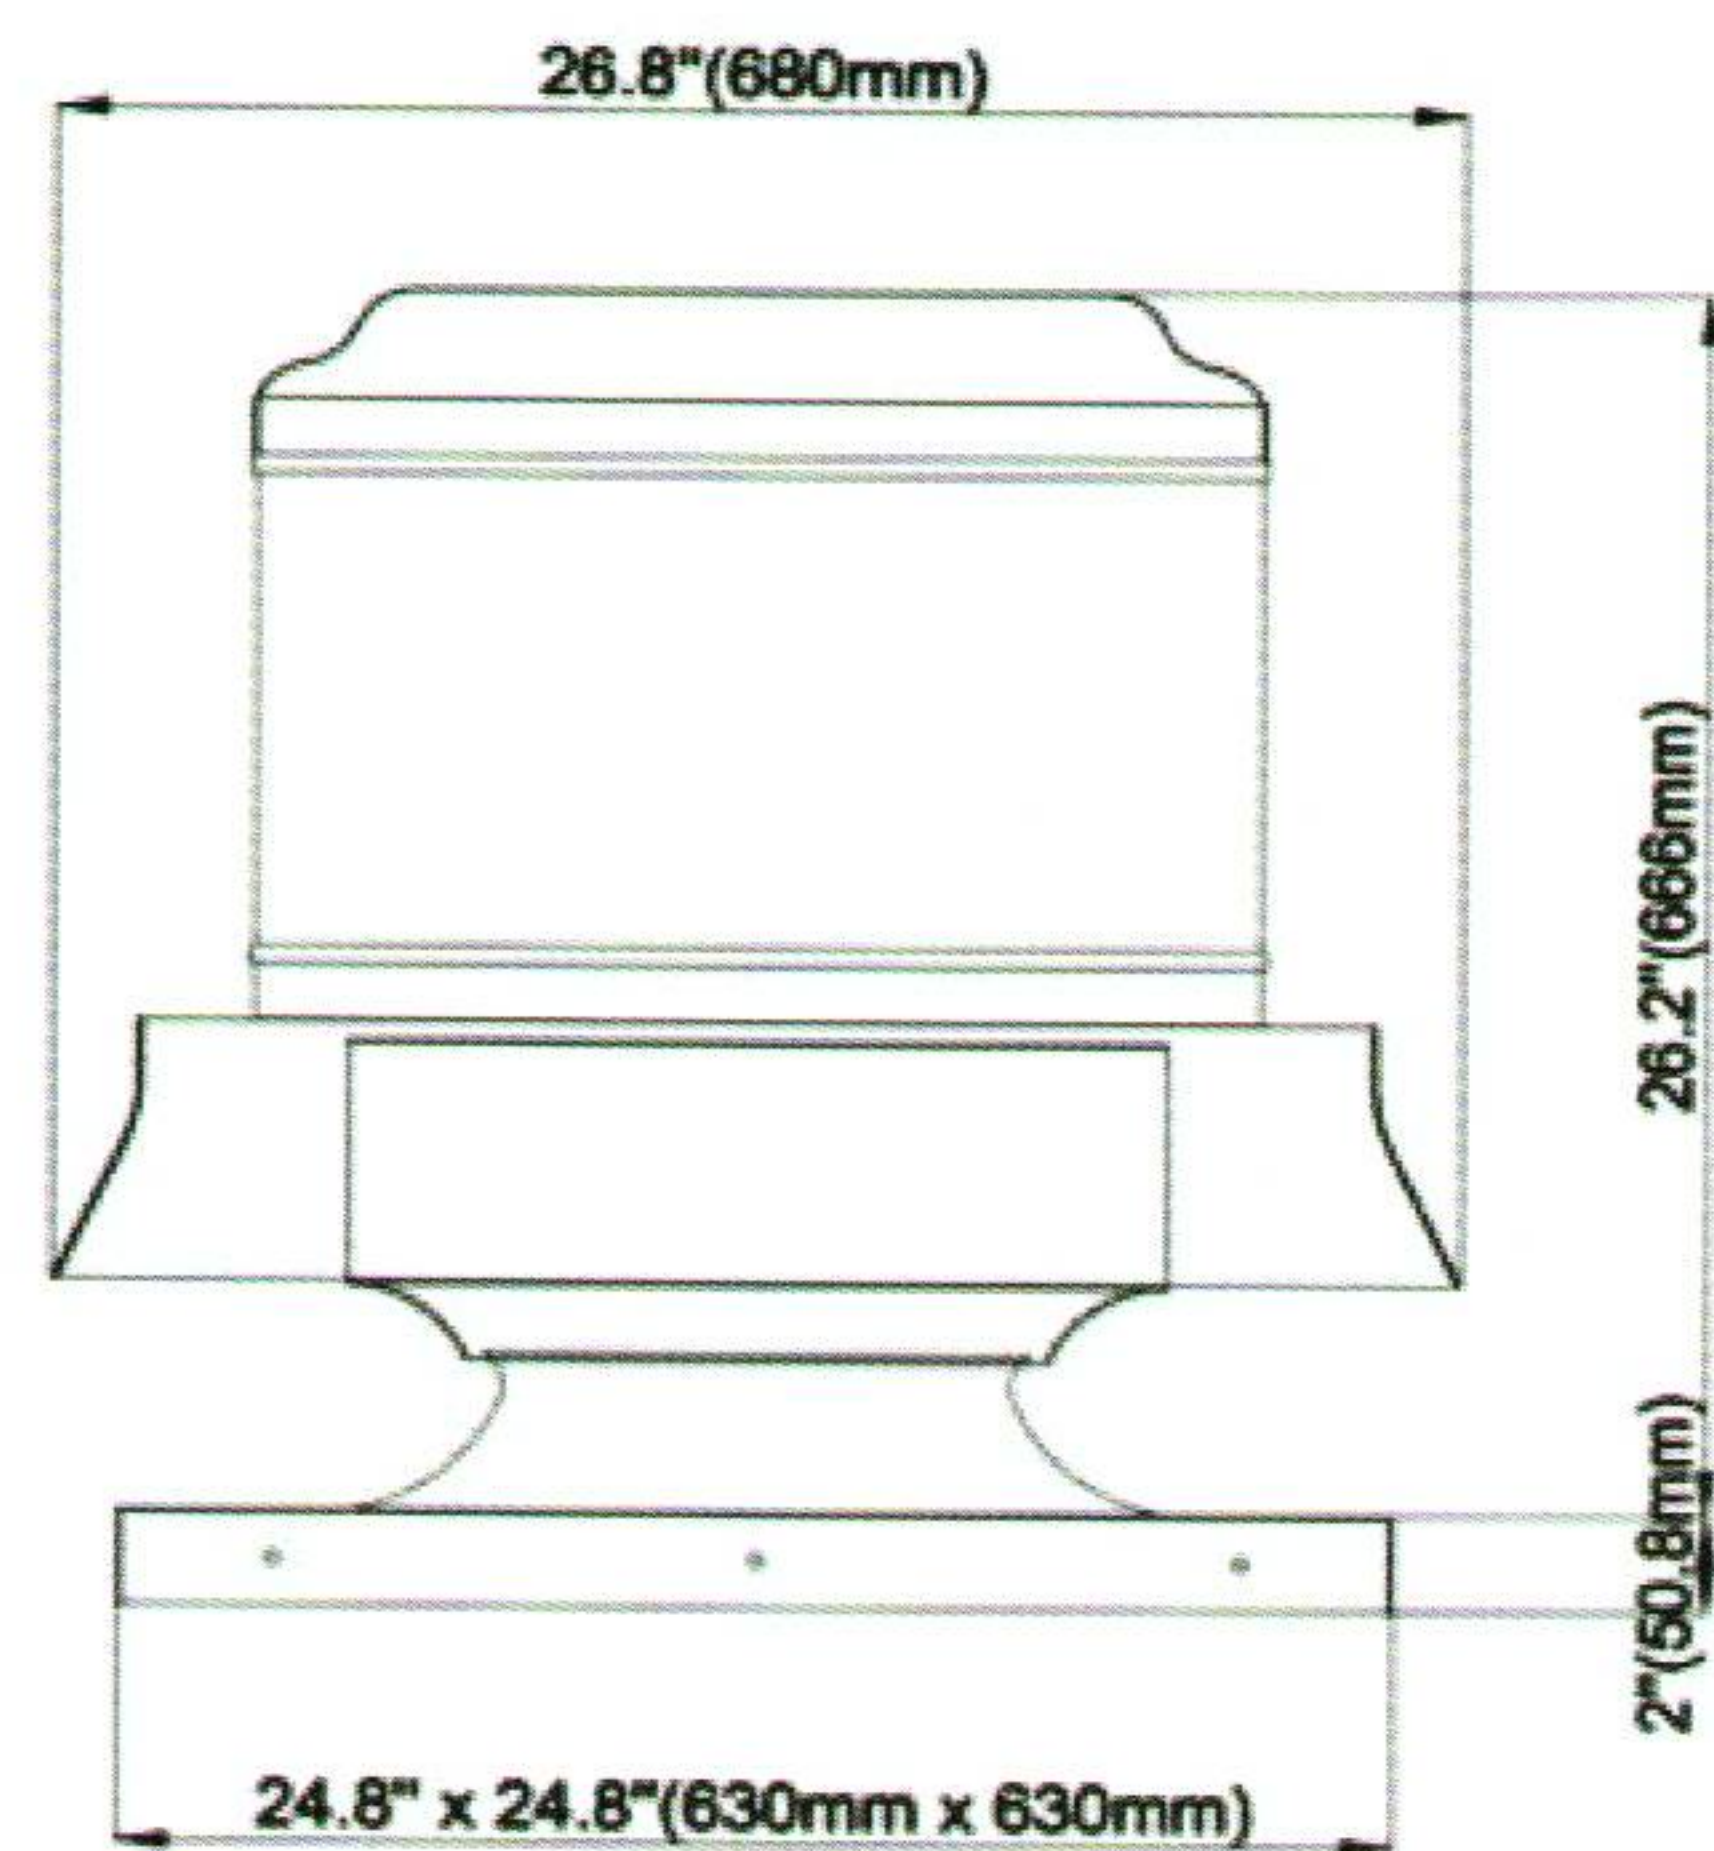

Voltage:230V	Roof Opening: (mm)diameter	IP54 Class: F
Frequency:60Hz	High Temperature:257 ° F	Appx Weight:54 KGS