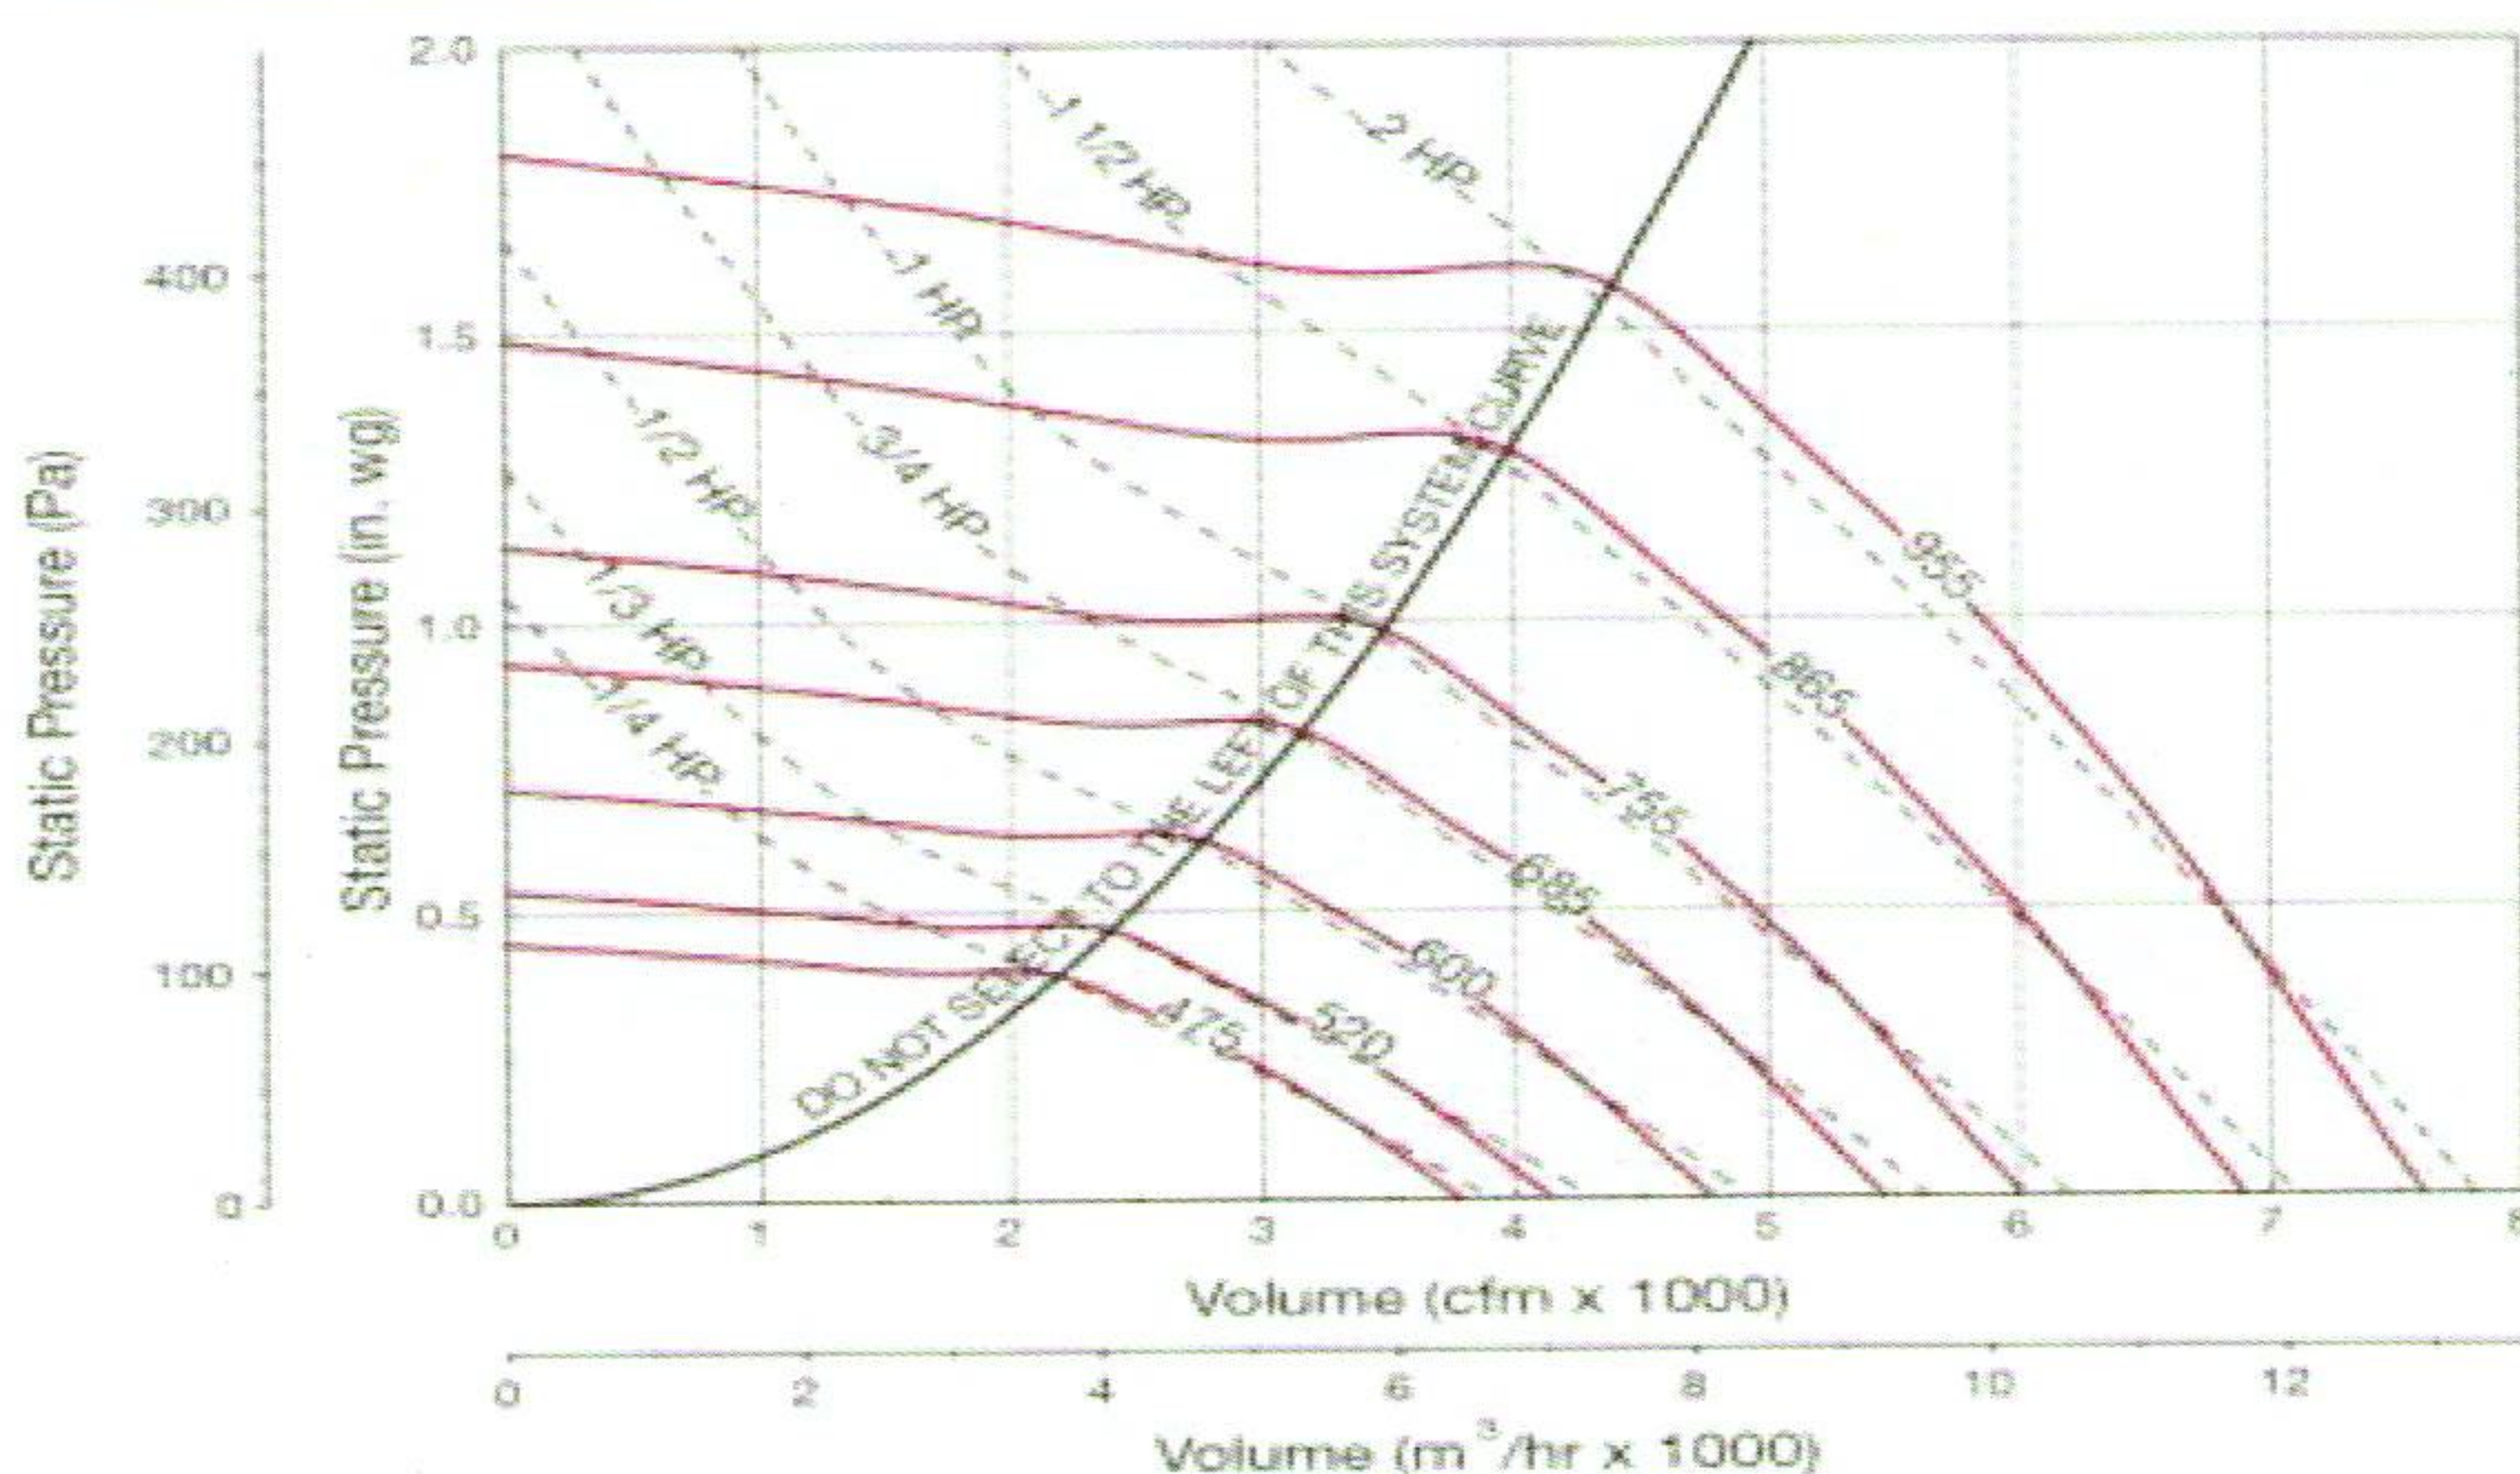

Parameter RDB-20BS-C

Motor HP	Fan RPM	Static Pressure in Inches wg																				
		0	0.125	0.25	0.375	0.5	0.625	0.75	1	1.25	1.5											
RDB-20BS-C		CFM	3585	3155	2624																	
1/4	450	BHP	0.19	0.21	0.22																	
		Sones	7.4	6.8	6.2																	
		CFM	3784	3377	2896	2268																
1/4	475	BHP	0.23	0.25	0.26	0.25																
		Sones	8	7.3	6.7	6.2																
		CFM	4142	3771	3357	2845																
1/3	520	BHP	0.3	0.32	0.34	0.34																
		Sones	9.3	8.5	7.7	7.2																
		CFM	4779	4457	4124	3736	3279															
1/2	600	BHP	0.46	0.48	0.51	0.52	0.52															
		Sones	12	11.1	10.2	9.5	8.9															
		CFM	5138	4838	4539	4194	3811	3346														
3/4	645	BHP	0.57	0.6	0.63	0.64	0.65	0.64														
		Sones	13.6	12.7	12	11.3	10.6	10														
		CFM	5457	5174	4893	4581	4234	3836	3383													
3/4	685	BHP	0.68	0.71	0.74	0.76	0.78	0.78	0.77													
		Sones	15	14.2	13.7	13.2	12.3	11.7	11.2													
		CFM	6014	5758	5502	5239	4944	4620	4258													
1	755	BHP	0.91	0.94	0.98	1.01	1.03	1.04	1.04													
		Sones	17.7	17	16.6	16.3	15.8	14.9	14.4													
		CFM	6452	6213	5975	5737	5470	5185	4883	4156												
1 1/2	810	BHP	1.13	1.16	1.2	1.24	1.26	1.28	1.29	1.27												
		Sones	19	18.5	17.9	17.6	17.2	16.5	15.7	14.8												
		CFM	6890	6667	6443	6220	5987	5729	5453	4835	4111											
1 1/2	865	BHP	1.37	1.41	1.45	1.49	1.52	1.54	1.56	1.57	1.53											
		Sones	21	20	19.6	19.2	18.7	18.1	17.4	16.5	16.1											
		CFM	7249	7036	6823	6612	6400	6158	5909	5365	4704											
2	910	BHP	1.6	1.64	1.68	1.72	1.76	1.78	1.81	1.83	1.81											
		Sones	23	22	22	21	21	20	19.3	18.3	17.4											
		CFM	7607	7405	7202	7000	6799	6580	6347	5844	5261	4602										
2	955	BHP	1.85	1.89	1.93	1.97	2.02	2.05	2.07	2.11	2.11	2.07										
		Sones	25	25	24	24	23	23	22	20	19.4	18.9										
		CFM																				

Voltage: 230V	Roof Opening: (mm) diameter	IP54 Class: F
Frequency: 60Hz	High Temperature: 257 ° F	Appx Weight: 86 KGS