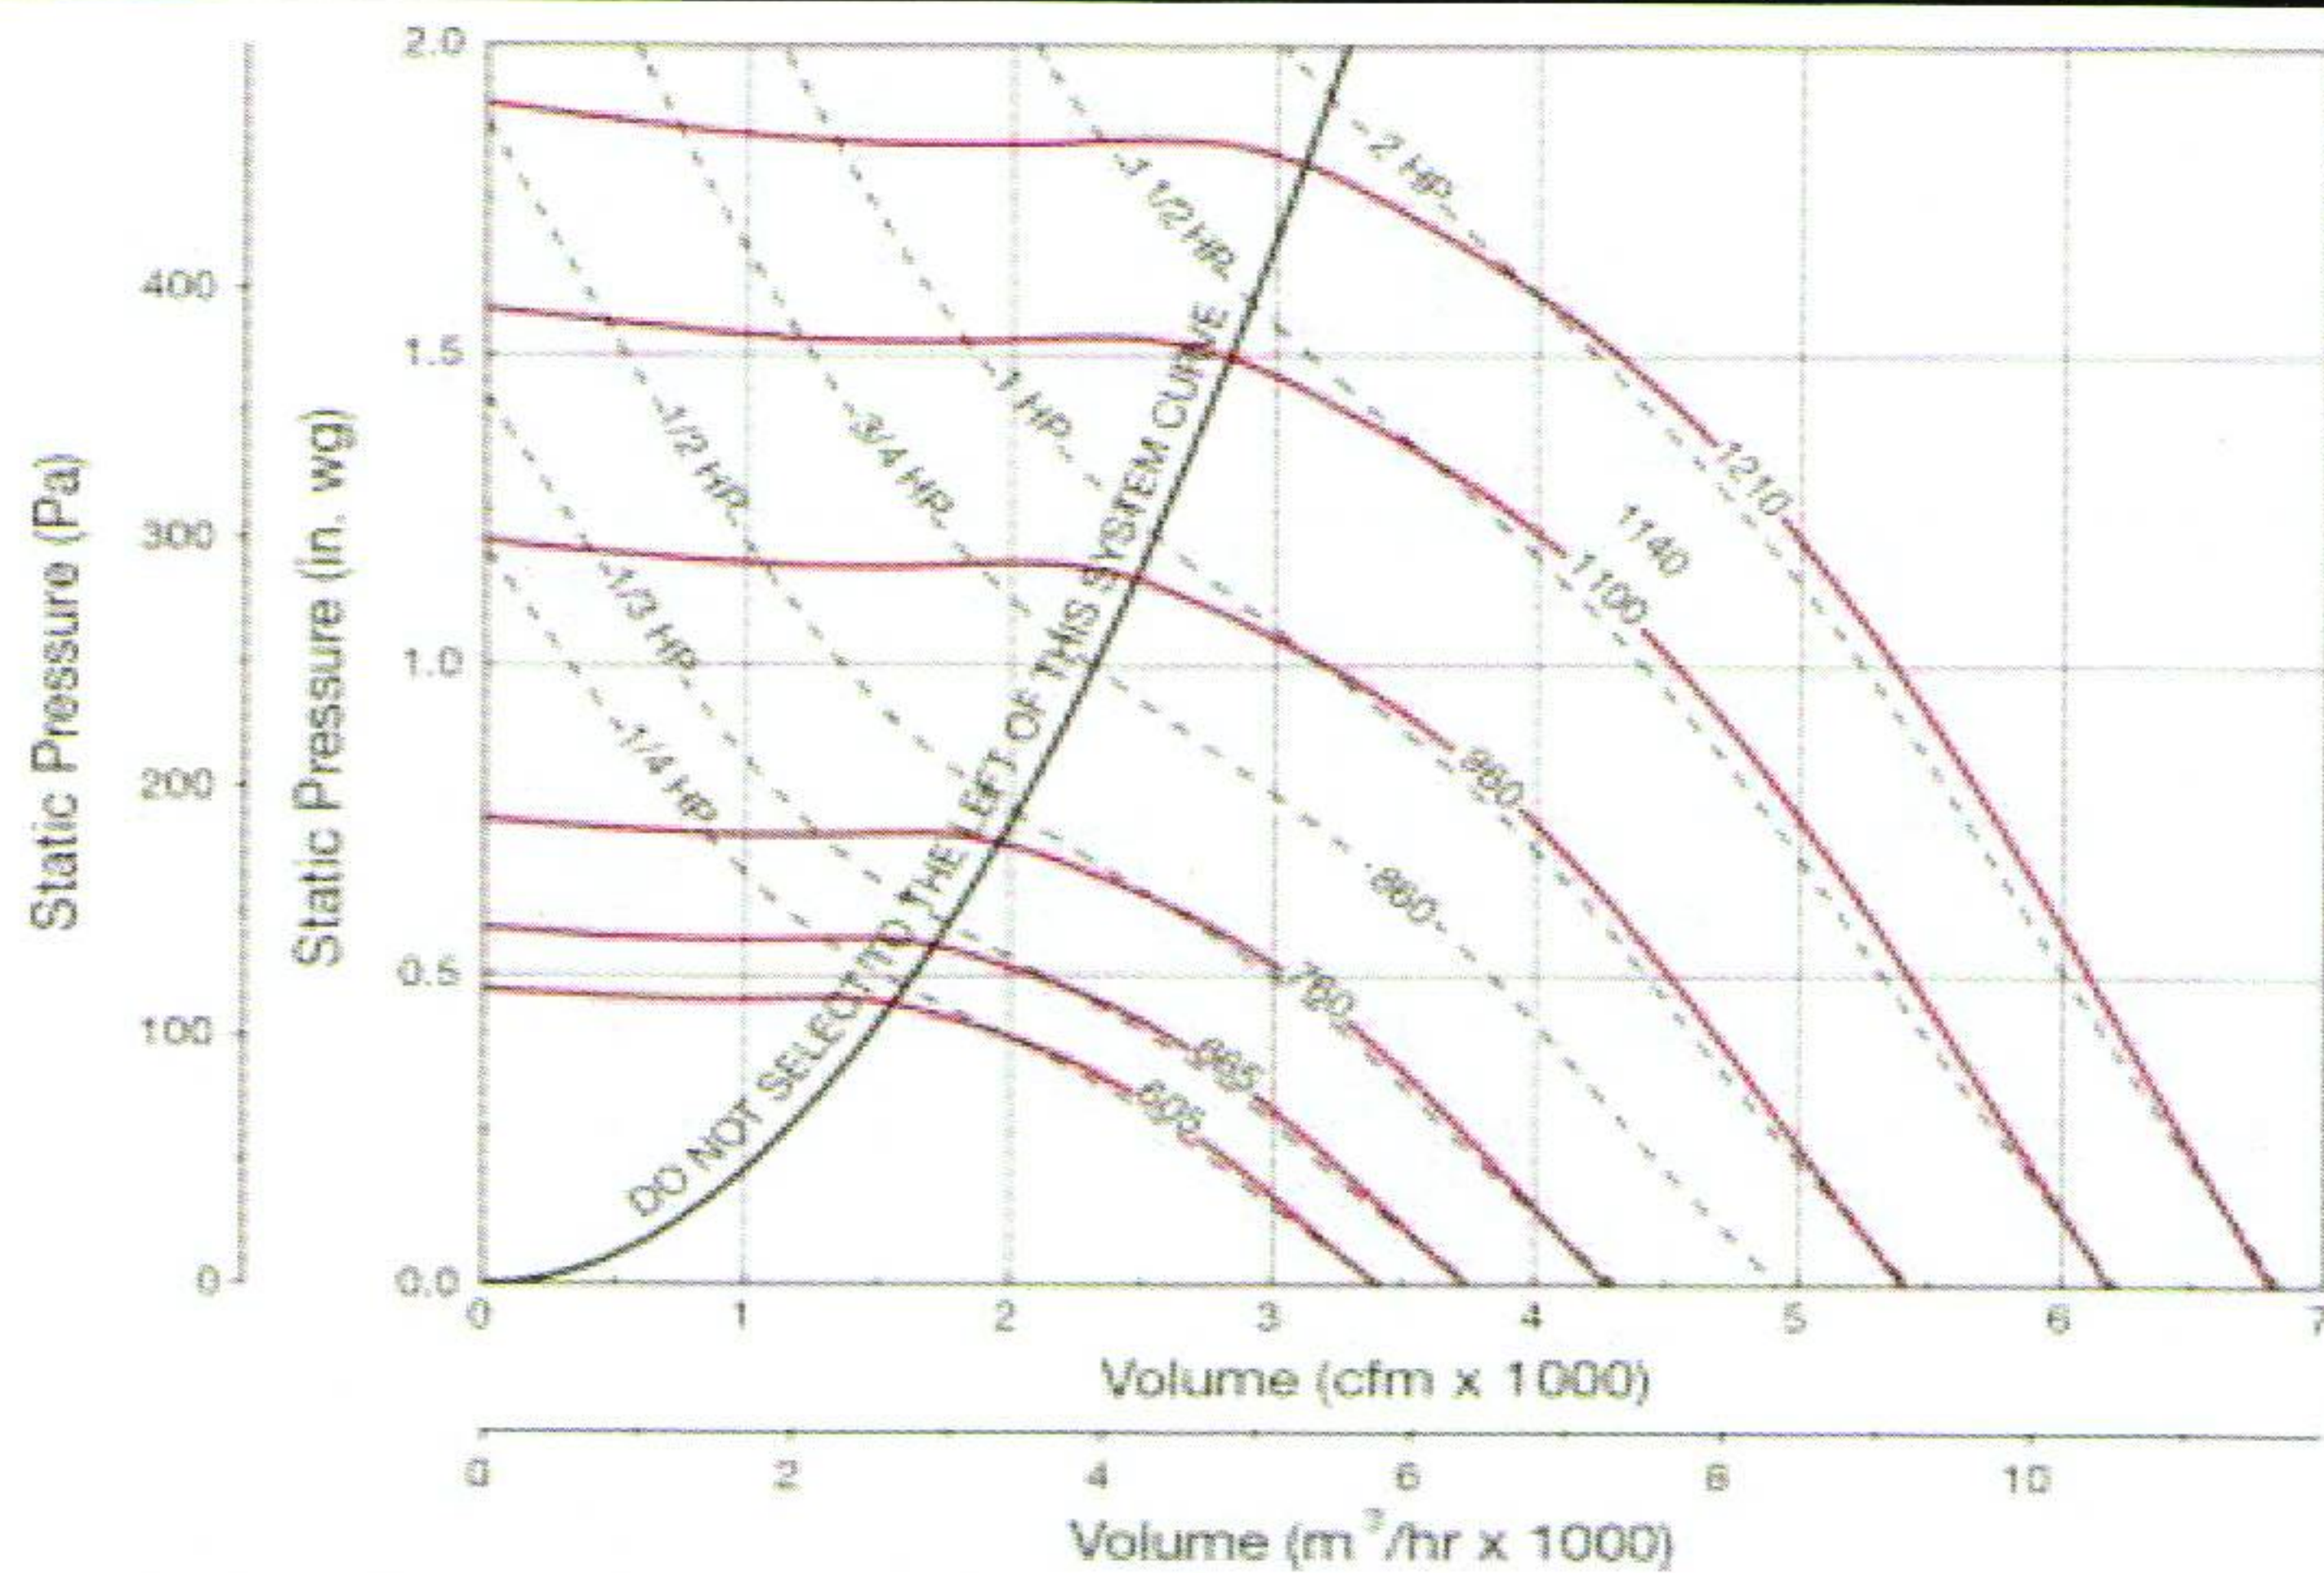

Parameter RDB-18BS-C

Motor HP	Fan RPM	Static Pressure in Inches wg										
		0	0.13	0.25	0.38	0.5	0.75	1	1.25	1.5	1.75	
RDB-18BS-C												
1/4	605	CFM	3403	3054	2675	2144						
		BHP	0.25	0.26	0.26	0.25						
		Sones	8.2	7.6	6.8	6.2						
1/3	665	CFM	3740	3422	3096	2699	2073					
		BHP	0.33	0.34	0.35	0.35	0.33					
		Sones	9.6	9.0	8.3	7.5	7.2					
1/2	760	CFM	4275	3994	3718	3413	3048					
		BHP	0.49	0.51	0.52	0.52	0.51					
		Sones	12.3	11.8	11.1	10.2	9.5					
3/4	820	CFM	4612	4350	4098	3828	3523	2606				
		BHP	0.61	0.63	0.65	0.65	0.65	0.61				
		Sones	14.2	14.1	13.3	12.5	11.5	10.9				
	860	CFM	4837	4587	4346	4093	3815	3084				
		BHP	0.71	0.73	0.74	0.75	0.75	0.73				
		Sones	15.8	15.7	14.9	14.4	13	12				
	875	CFM	4922	4676	4439	4192	3922	3240				
		BHP	0.75	0.77	0.78	0.79	0.79	0.78				
		Sones	16.4	16.4	15.6	15.1	13.7	12.6				
1	960	CFM	5400	5176	4958	4742	4508	3985	3169			
		BHP	0.98	1.01	1.03	1.04	1.04	1.04	1.00			
		Sones	18.9	18.6	18.0	17.4	16.7	15.2	14.7			
1 1/2	1030	CFM	5793	5585	5380	5179	4968	4503	3917	2972		
		BHP	1.22	1.24	1.26	1.28	1.29	1.29	1.27	1.18		
		Sones	21	21	20	19.7	19.2	17.8	16.6	17.1		
	1100	CFM	6187	5992	5798	5610	5421	5006	4529	3861		
		BHP	1.48	1.51	1.53	1.55	1.57	1.57	1.57	1.53		
		Sones	24	23	23	22	22	21	19.7	18.9		
2	1140	CFM	6412	6224	6036	5855	5674	5283	4837	4276	3445	
		BHP	1.65	1.67	1.7	1.72	1.74	1.74	1.74	1.73	1.63	
		Sones	25	24	24	23	22	22	21	19.6	20	
	1210	CFM	6806	6628	6451	6279	6108	5748	5350	4892	4289	3365
		BHP	1.97	2	2.03	2.05	2.07	2.09	2.09	2.08	2.04	1.88
		Sones	24	24	23	23	23	22	21	20	20	21

Voltage: 230V	Roof Opening: (mm) diameter	IP54 Class: F
Frequency: 60Hz	High Temperature: 257 ° F	Appx Weight: 72 KGS