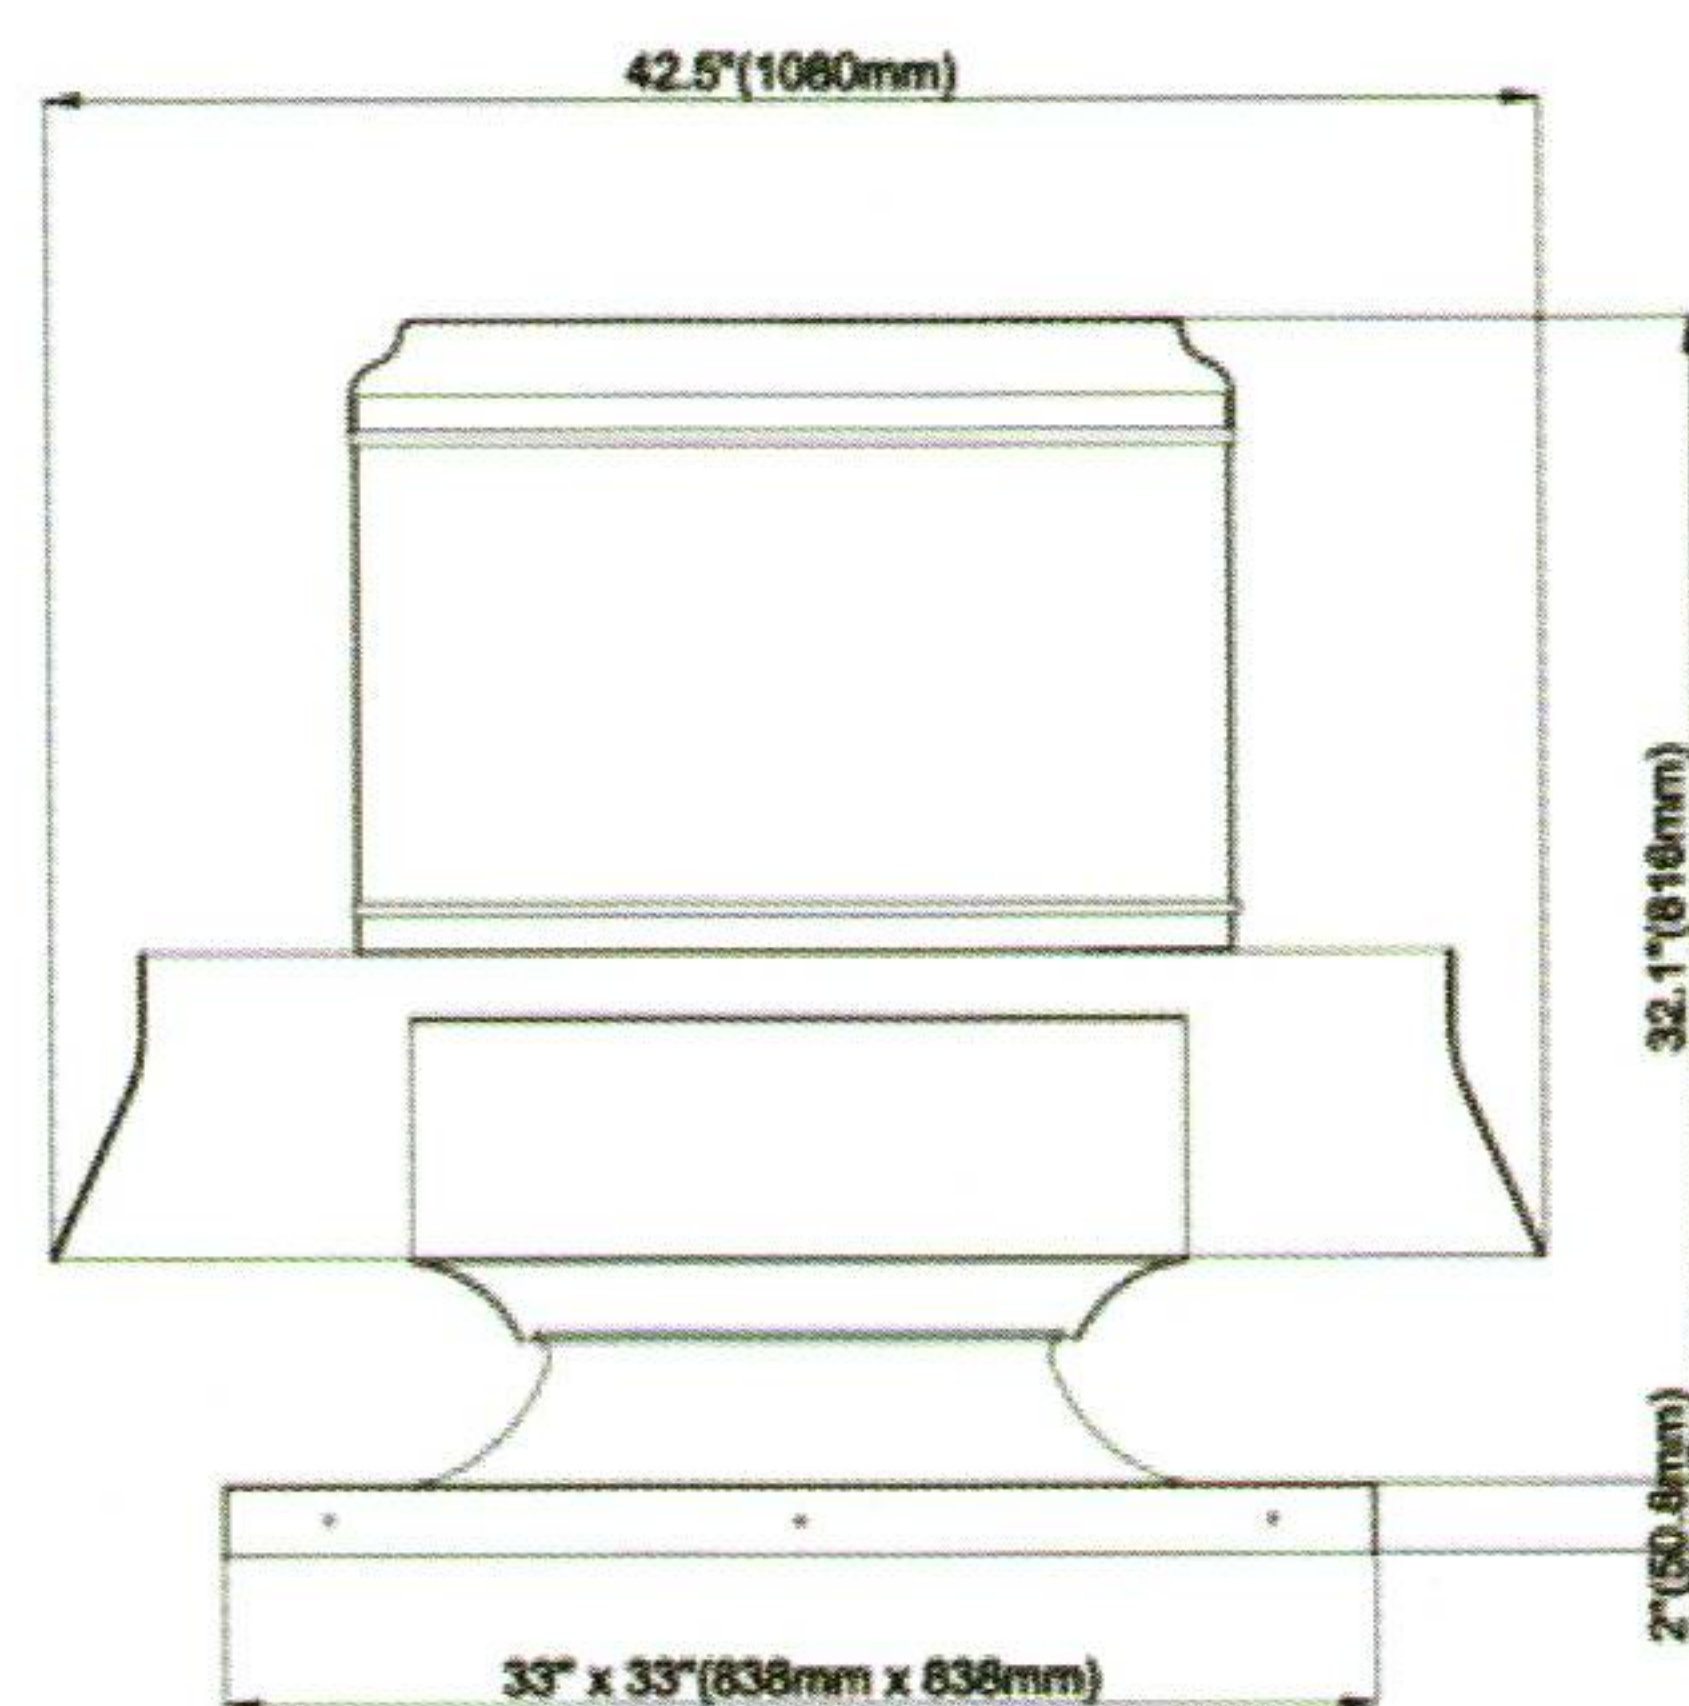

Parameter RDB-20BS-C

Motor HP	Fan RPM	Static Pressure in Inches wg																				
		0	0.125	0.25	0.375	0.5	0.625	0.75	1	1.25	1.5											
RDB-20BS-C		CFM	3585	3155	2624																	
1/4	450	BHP	0.19	0.21	0.22																	
		Sones	7.4	6.8	6.2																	
		CFM	3784	3377	2896	2268																
1/4	475	BHP	0.23	0.25	0.26	0.25																
		Sones	8	7.3	6.7	6.2																
		CFM	4142	3771	3357	2845																
1/3	520	BHP	0.3	0.32	0.34	0.34																
		Sones	9.3	8.5	7.7	7.2																
		CFM	4779	4457	4124	3736	3279															
1/2	600	BHP	0.46	0.48	0.51	0.52	0.52															
		Sones	12	11.1	10.2	9.5	8.9															
		CFM	5138	4838	4539	4194	3811	3346														
3/4	645	BHP	0.57	0.6	0.63	0.64	0.65	0.64														
		Sones	13.6	12.7	12	11.3	10.6	10														
		CFM	5457	5174	4893	4581	4234	3836	3383													
3/4	685	BHP	0.68	0.71	0.74	0.76	0.78	0.78	0.77													
		Sones	15	14.2	13.7	13.2	12.3	11.7	11.2													
		CFM	6014	5758	5502	5239	4944	4620	4258													
1	755	BHP	0.91	0.94	0.98	1.01	1.03	1.04	1.04													
		Sones	17.7	17	16.6	16.3	15.8	14.9	14.4													
		CFM	6452	6213	5975	5737	5470	5185	4883	4156												
1 1/2	810	BHP	1.13	1.16	1.2	1.24	1.26	1.28	1.29	1.27												
		Sones	19	18.5	17.9	17.6	17.2	16.5	15.7	14.8												
		CFM	6890	6667	6443	6220	5987	5729	5453	4835	4111											
1 1/2	865	BHP	1.37	1.41	1.45	1.49	1.52	1.54	1.56	1.57	1.53											
		Sones	21	20	19.6	19.2	18.7	18.1	17.4	16.5	16.1											
		CFM	7249	7036	6823	6612	6400	6158	5909	5365	4704											
2	910	BHP	1.6	1.64	1.68	1.72	1.76	1.78	1.81	1.83	1.81											
		Sones	23	22	22	21	21	20	19.3	18.3	17.4											
		CFM	7607	7405	7202	7000	6799	6580	6347	5844	5261	4602										
2	955	BHP	1.85	1.89	1.93	1.97	2.02	2.05	2.07	2.11	2.11	2.07										
		Sones	25	25	24	24	23	23	22	20	19.4	18.9										
		CFM																				

Voltage: 230V	Roof Opening: (mm) diameter	IP54 Class: F
Frequency: 60Hz	High Temperature: 257 ° F	Appx Weight: 86 KGS