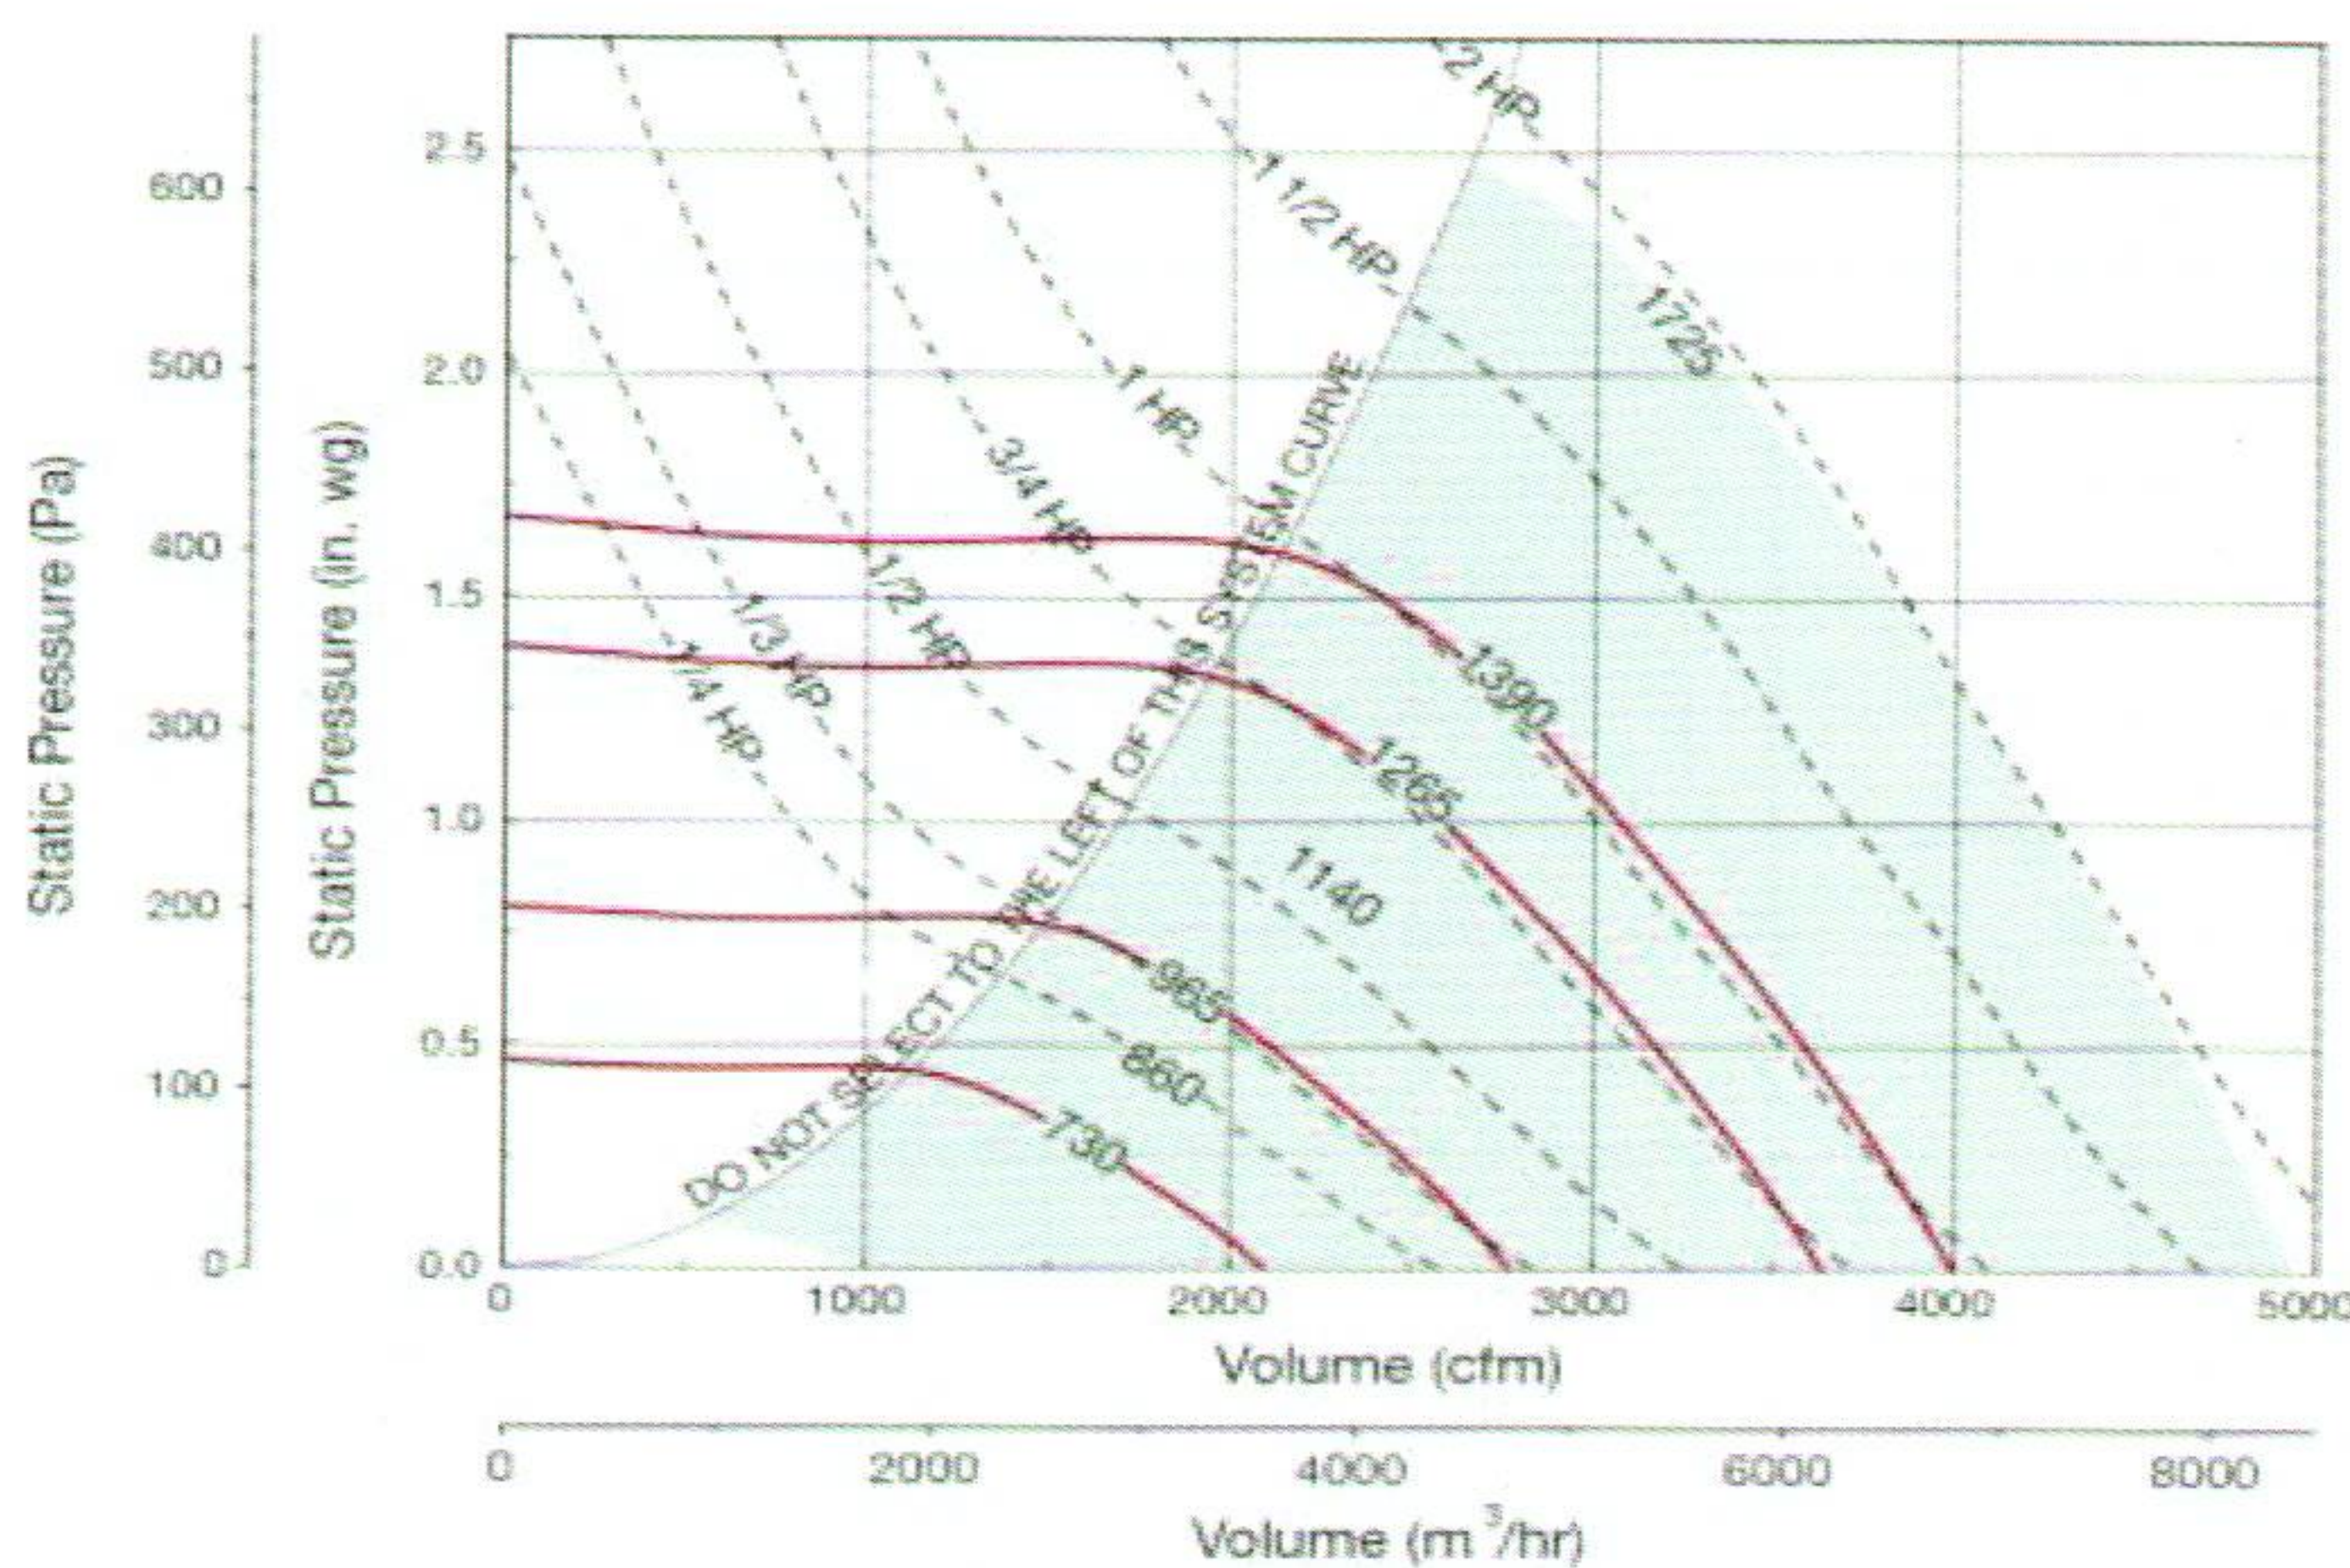

Voltage:230V	Roof Opening: (mm)diameter	IP54 Class: F
Frequency:60Hz	High Temperature:257 ° F	Appx Weight:54 KGS